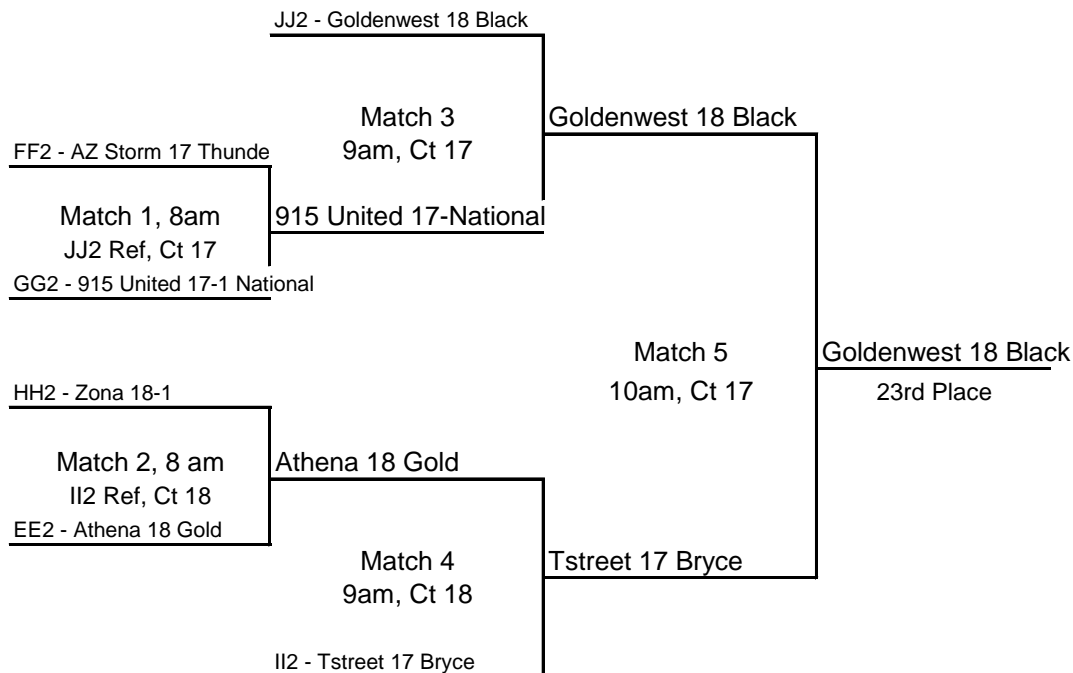

18 Open Flight 1 - CT 17 & 18