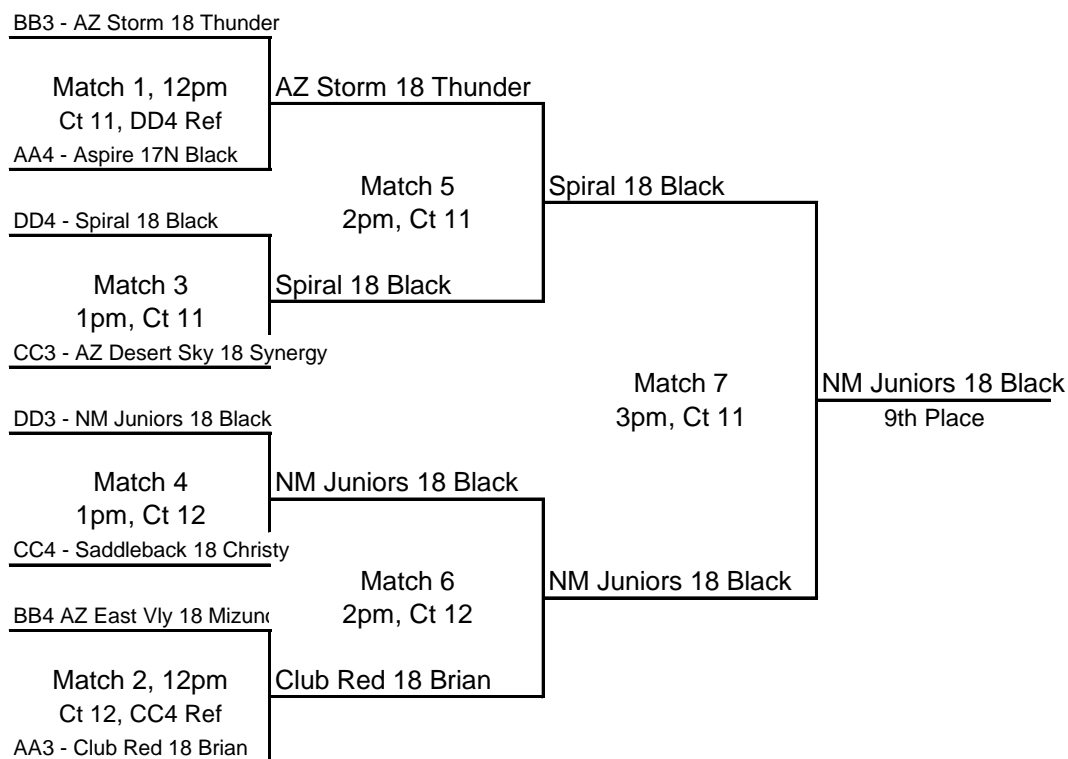

# 2012 Fiesta Classic - 18 Open

## 18 Open Silver Division - CT 11 & 12

ALL DIVISIONS - Teams playing at 9 am ref the 8 am matches in their division.  
Losers ref next match on court