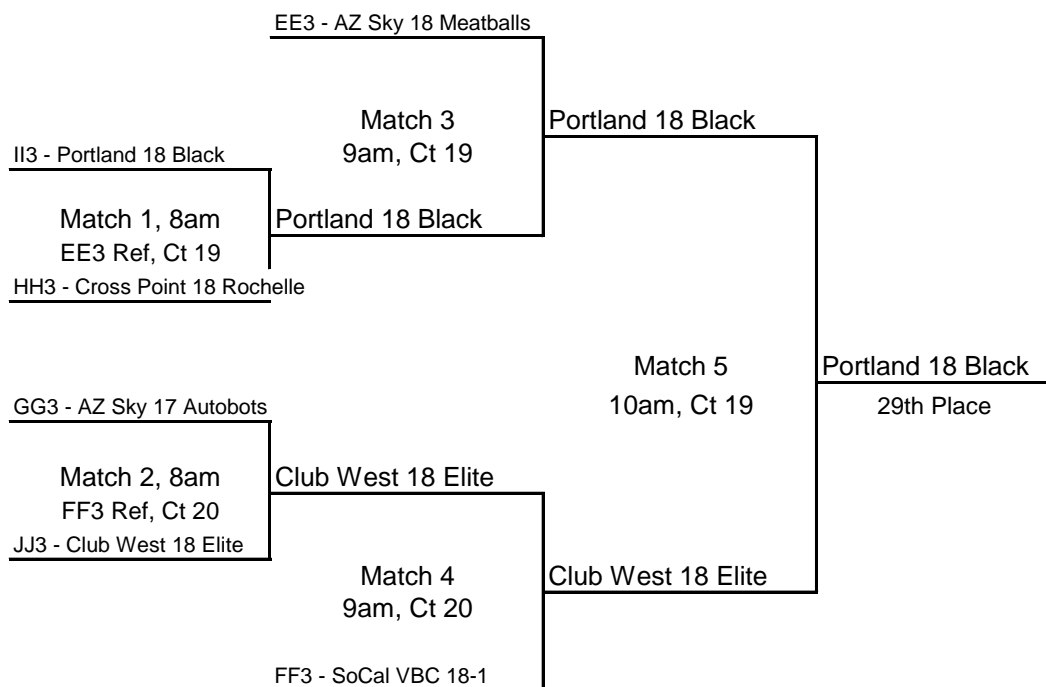

18 Open Flight 2 - CT 19 & 20