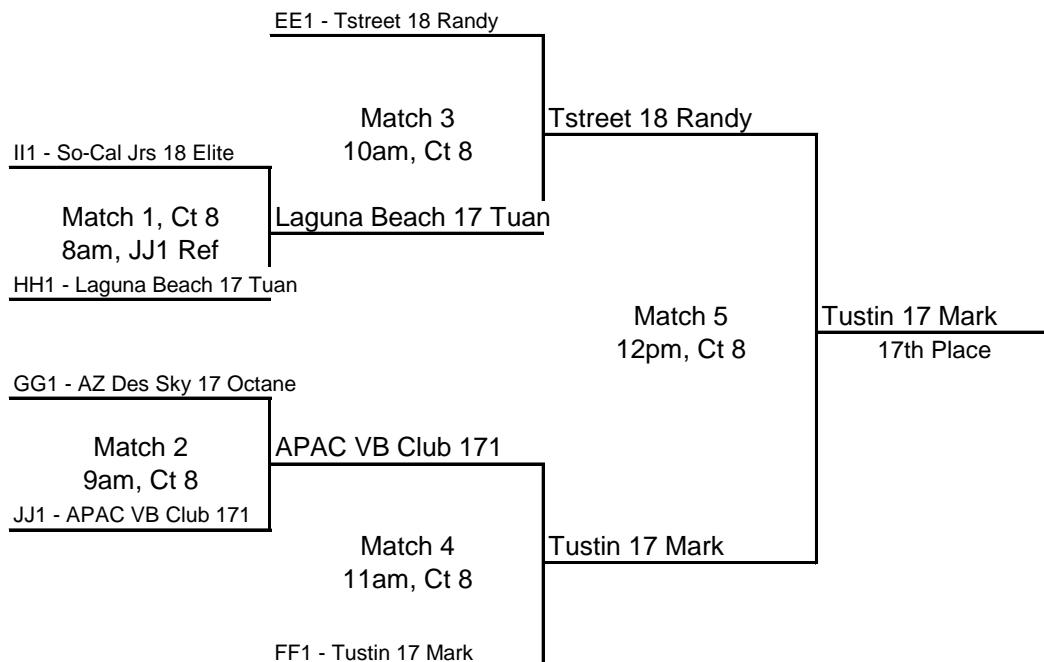

18 Open Bronze Division - CT 8