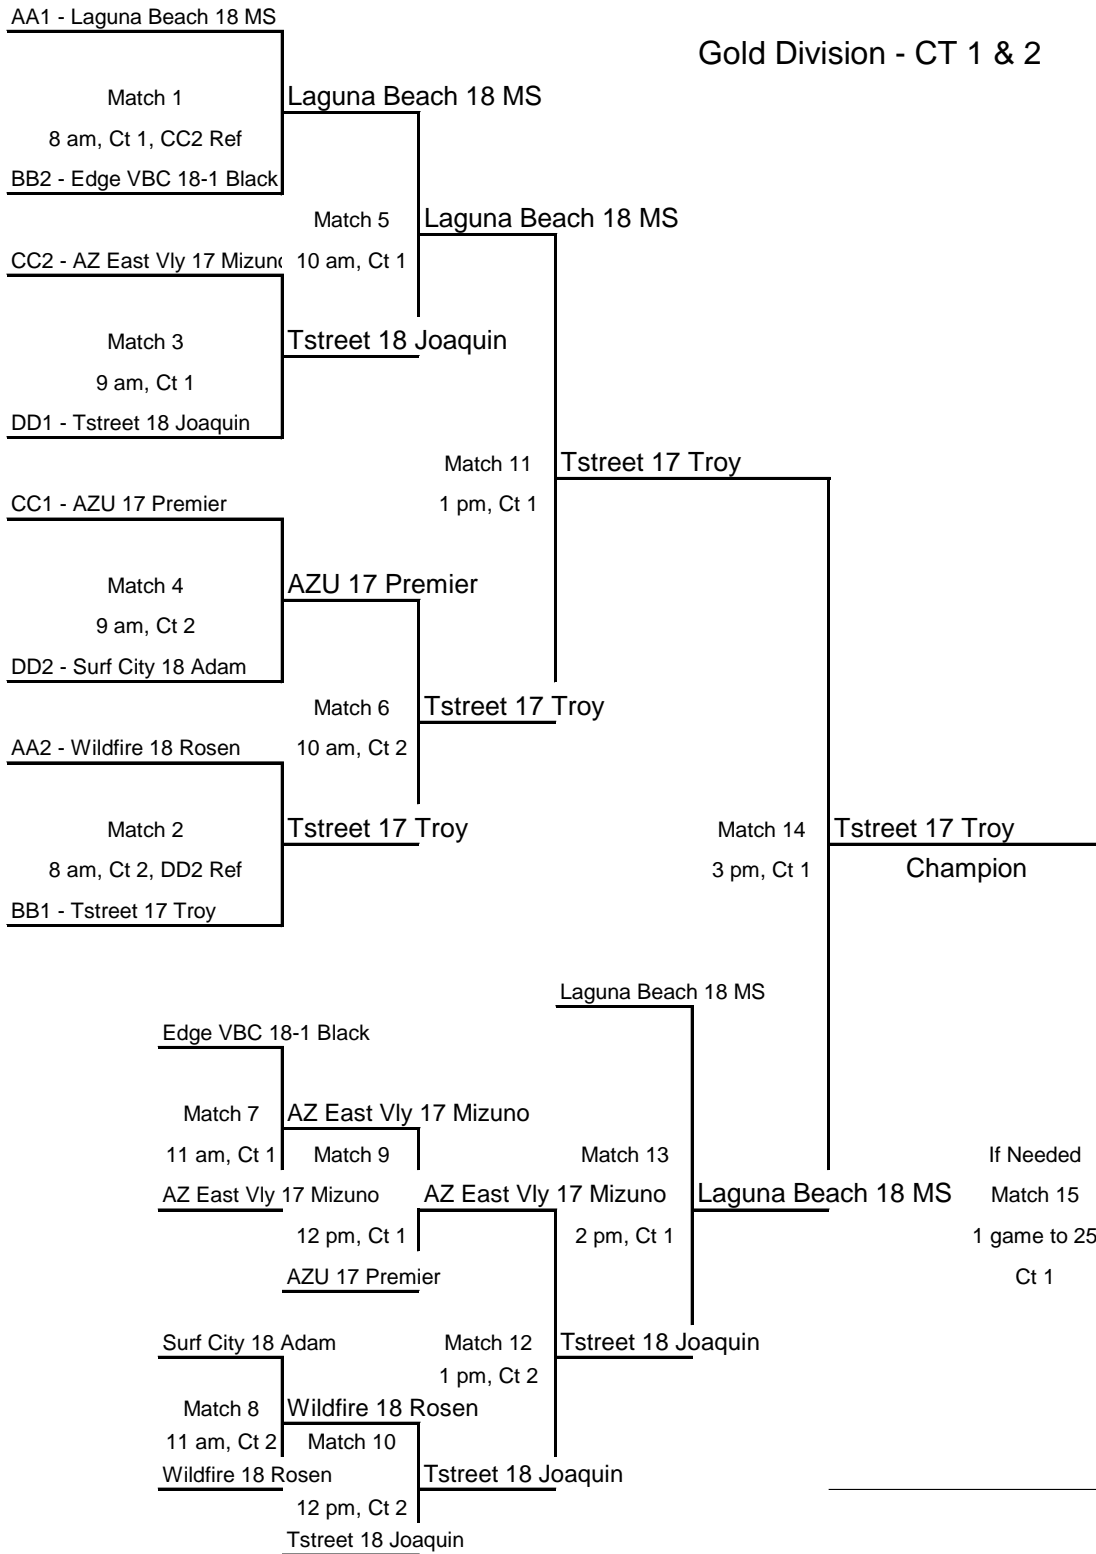

# 2012 Fiesta Classic - 18 Open

## Monday Playoffs

ALL DIVISIONS - Teams playing at 9 am ref the 8 am matches. Losers ref next match on court.

## 18 Open Silver Division - CT 11 & 12

ALL DIVISIONS - Teams playing at 9 am ref the 8 am matches in their division.  
Losers ref next match on court

## 18 Open Flight 1 - CT 17 & 18

Teams playing the second match will ref the first matches in their division.  
 Losers ref the next match on court