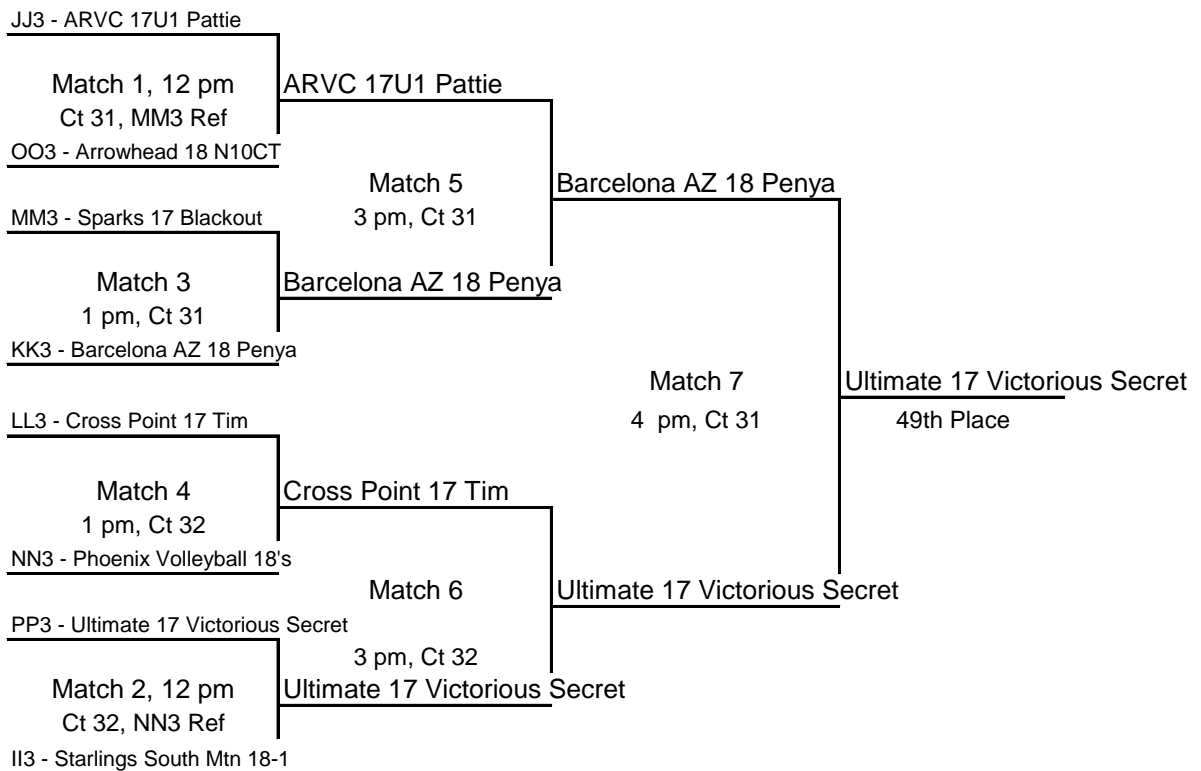

Spiral 18 Blue

Spiral 18 Blue

Spiral 18 Blue

Spiral 18 Blue

Spiral 18 Blue

Spiral 18 Blue

Spiral 18 Blue

Spiral 18 Blue

Match 10
12 pm, Ct 7
Barcelona AZ 18 Barca

Barcelona AZ 18 Barca

If Needed
Match 15
1 game to 25
Ct 6

ALL DIVISIONS - Teams playing at 9 am ref the 8 am matches. Losers ref next match on court.

18 Club Silver Division - CT 13 & 14

ALL DIVISIONS - Teams playing at 9 am ref the 8 am matches in their division.
Losers ref next match on court

18 Club Bronze Division - CT 31 & 32

18 Club Flight 1 - CT 33 & 34

Teams playing the second match will ref the first matches in their division.
Losers ref the next match on court

18 Club Flight 2 - CT 13 & 14

18 Club Flight 3 - CT 29 & 30

Teams playing the second match will ref the first matches in their division.
Losers ref the next match on court

18 Club Flight 4 - CT 31 & 32

18 Club Flight 5 - CT 27 & 28