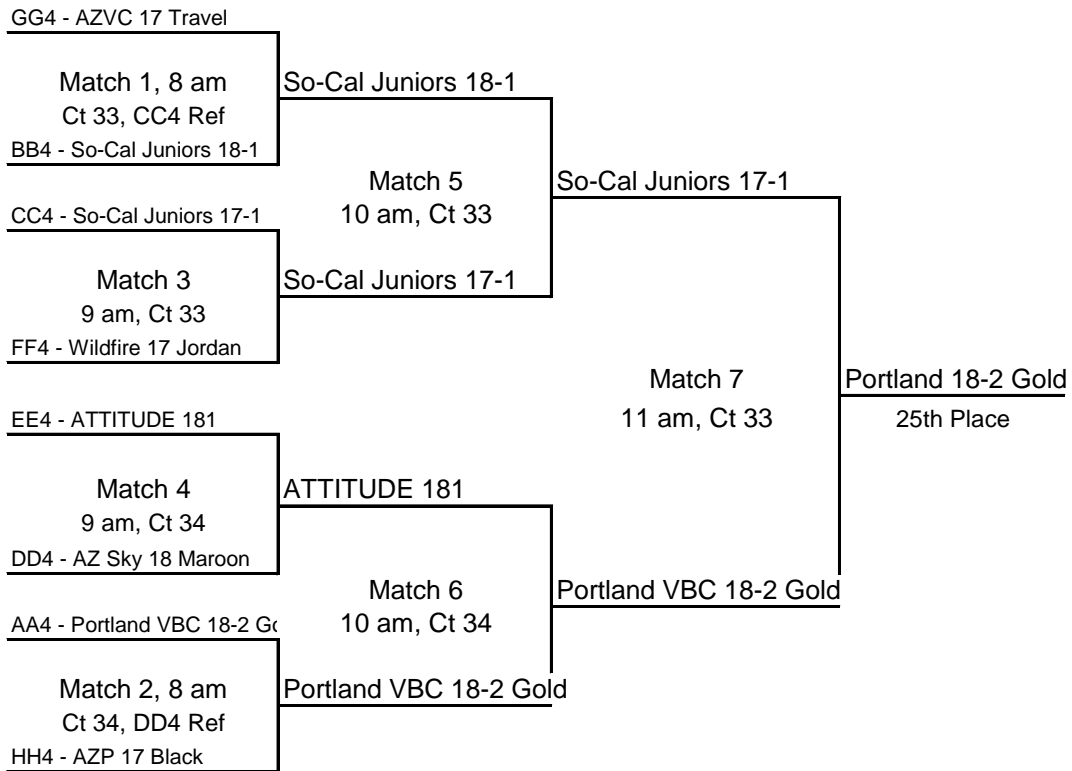

18 Club Flight 1 - CT 33 & 34