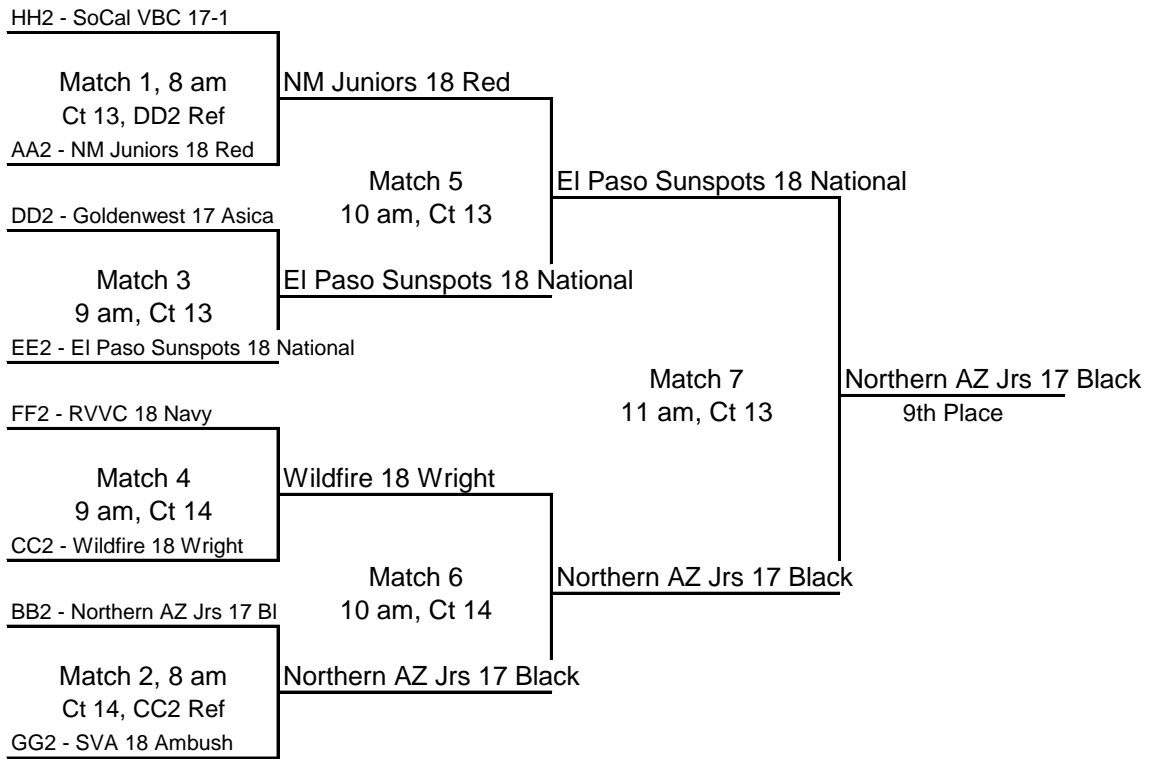

18 Club Silver Division - CT 13 & 14