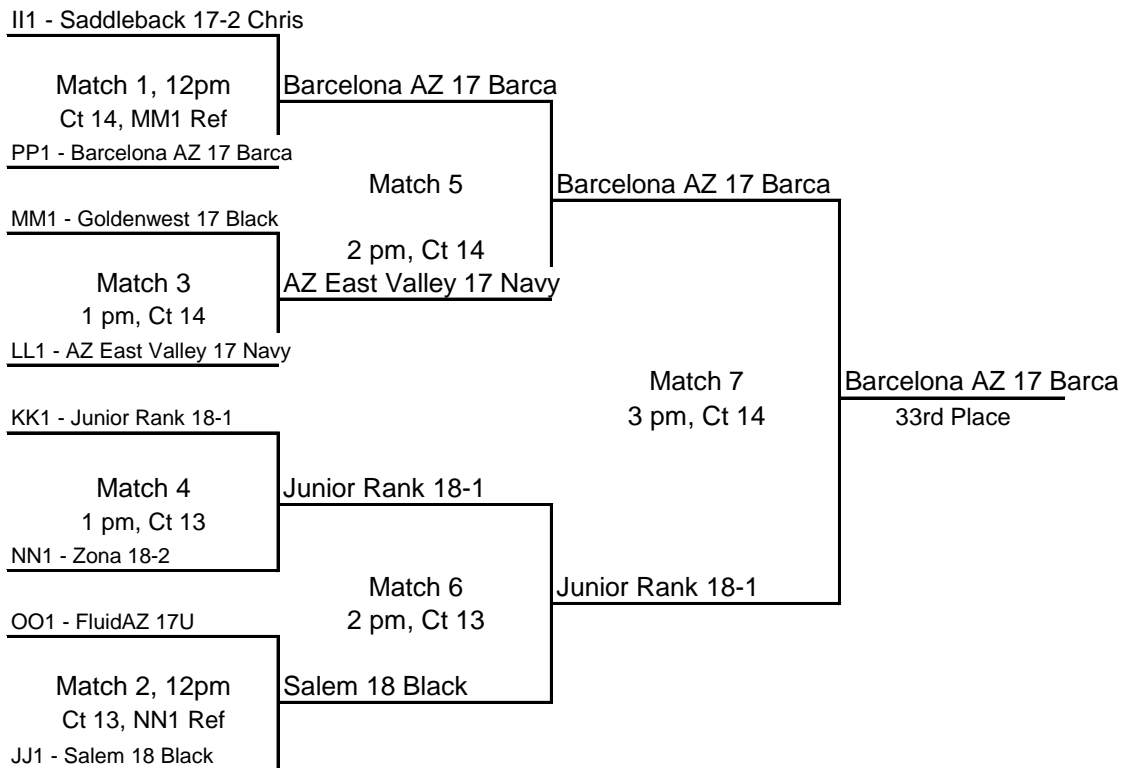

Spiral 18 Blue

Spiral 18 Blue

Spiral 18 Blue

Spiral 18 Blue

Mission Viejo 18-1

Match 12
1 pm, Ct 7
Spiral 18 Blue

Match 8
11 am, Ct 7
Club Canyon 18U-1

Mission Viejo 18-1

Match 10
12 pm, Ct 7
Barcelona AZ 18 Barca

Barcelona AZ 18 Barca

If Needed
Match 15
1 game to 25
Ct 6

ALL DIVISIONS - Teams playing at 9 am ref the 8 am matches. Losers ref next match on court.

18 Club Silver Division - CT 13 & 14

ALL DIVISIONS - Teams playing at 9 am ref the 8 am matches in their division.
Losers ref next match on court

18 Club Bronze Division - CT 31 & 32

18 Club Flight 1 - CT 33 & 34

Teams playing the second match will ref the first matches in their division.
Losers ref the next match on court

18 Club Flight 2 - CT 13 & 14

18 Club Flight 3 - CT 29 & 30

Teams playing the second match will ref the first matches in their division.
Losers ref the next match on court

18 Club Flight 4 - CT 31 & 32

18 Club Flight 5 - CT 27 & 28