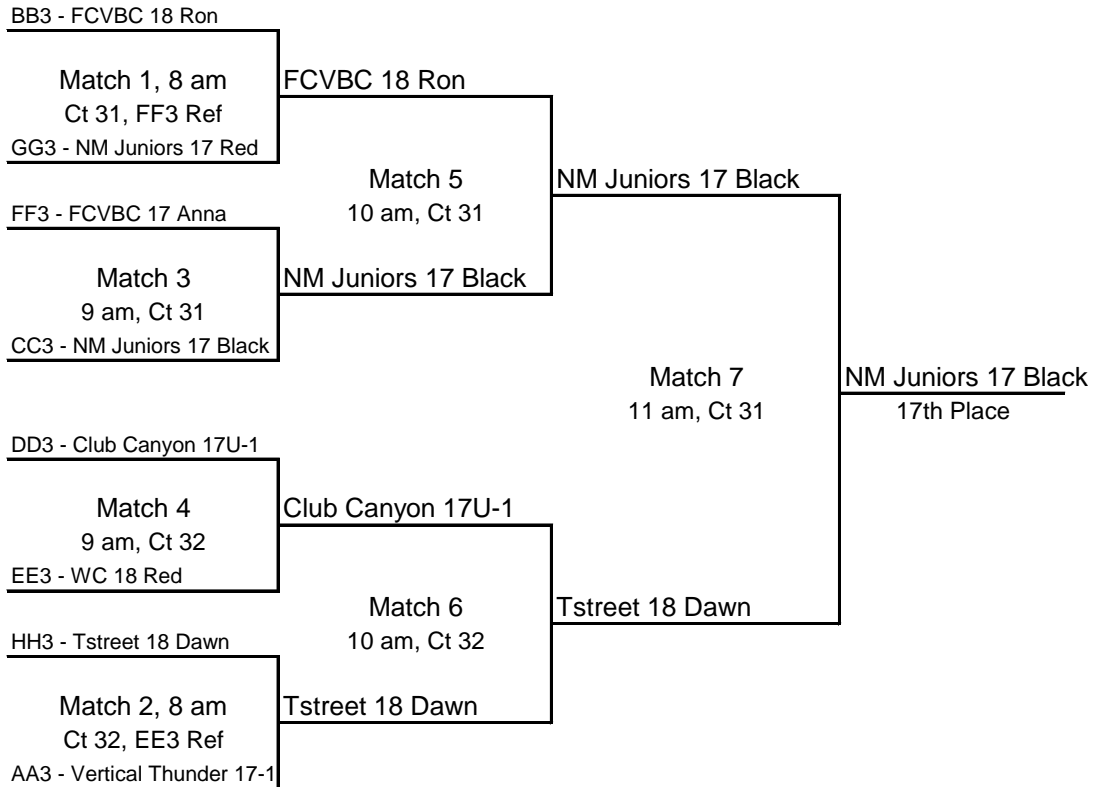

18 Club Bronze Division - CT 31 & 32