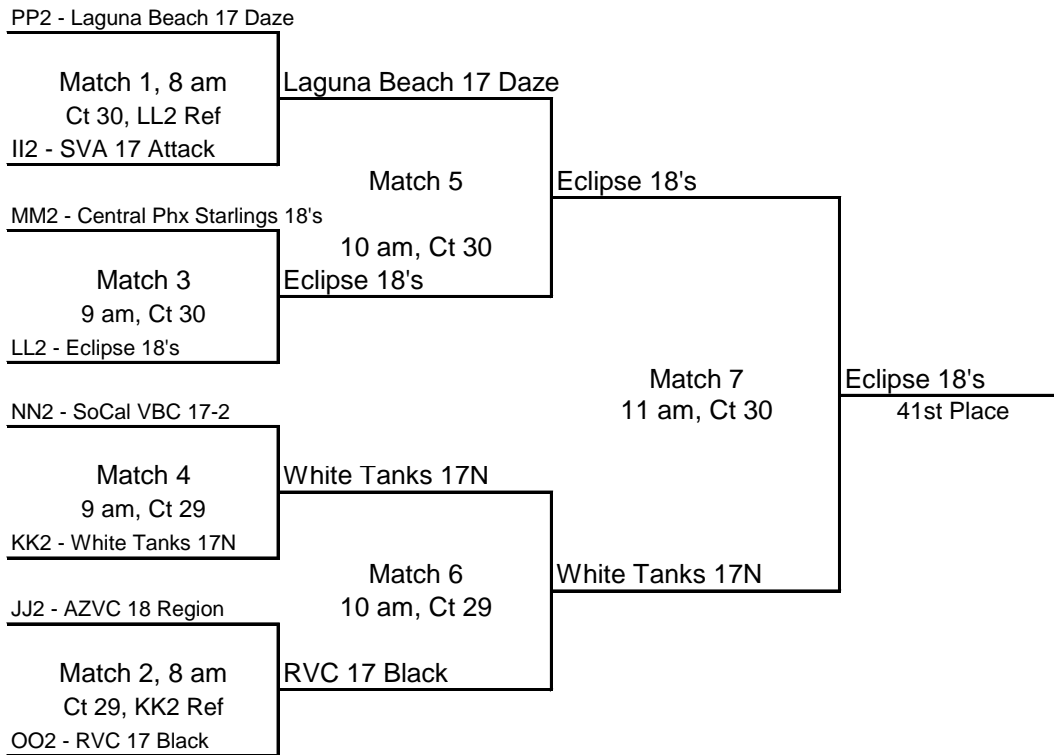

18 Club Flight 3 - CT 29 & 30