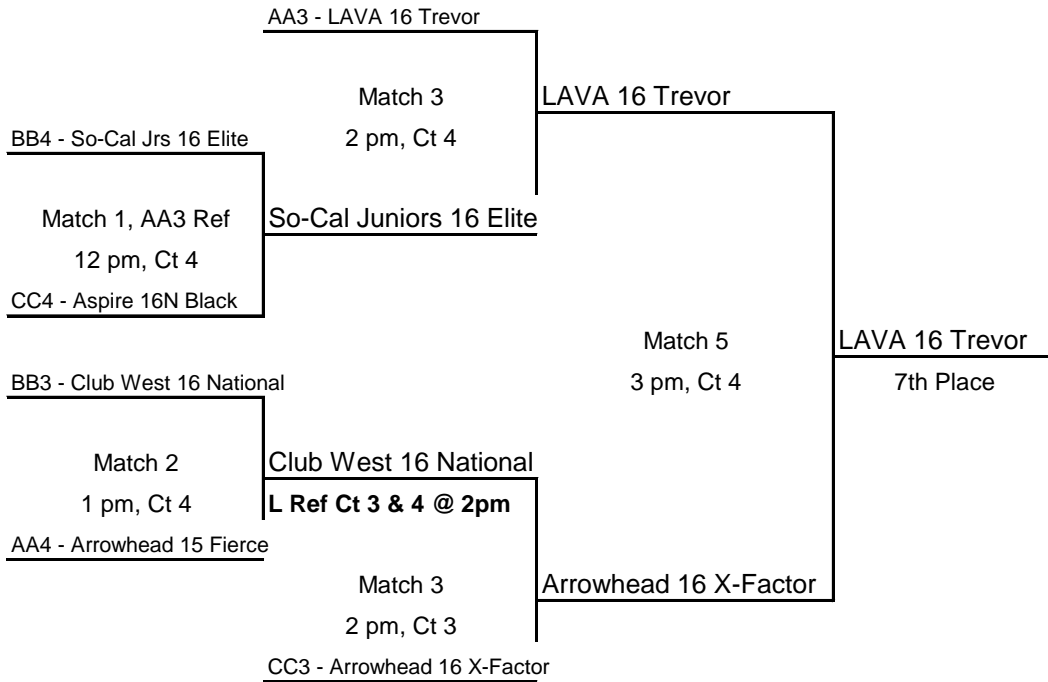

2012 Fiesta Classic - 16 Open

Monday Playoffs

Championship Division - CT 3 & 4

ALL DIVISIONS - Teams playing at 9 am ref the 8 am matches. Losers ref next match on court.

16 Open Silver Division - CT 4

ALL DIVISIONS - Teams playing at 9 am ref the 8 am matches. Losers ref next match on court.

16 Open Bronze Division - CT 21 & 22

16 Open Flight 1 - CT 33 & 34

NOTE: Watch for ref assignments the match before you play. Losers ref next match on court.