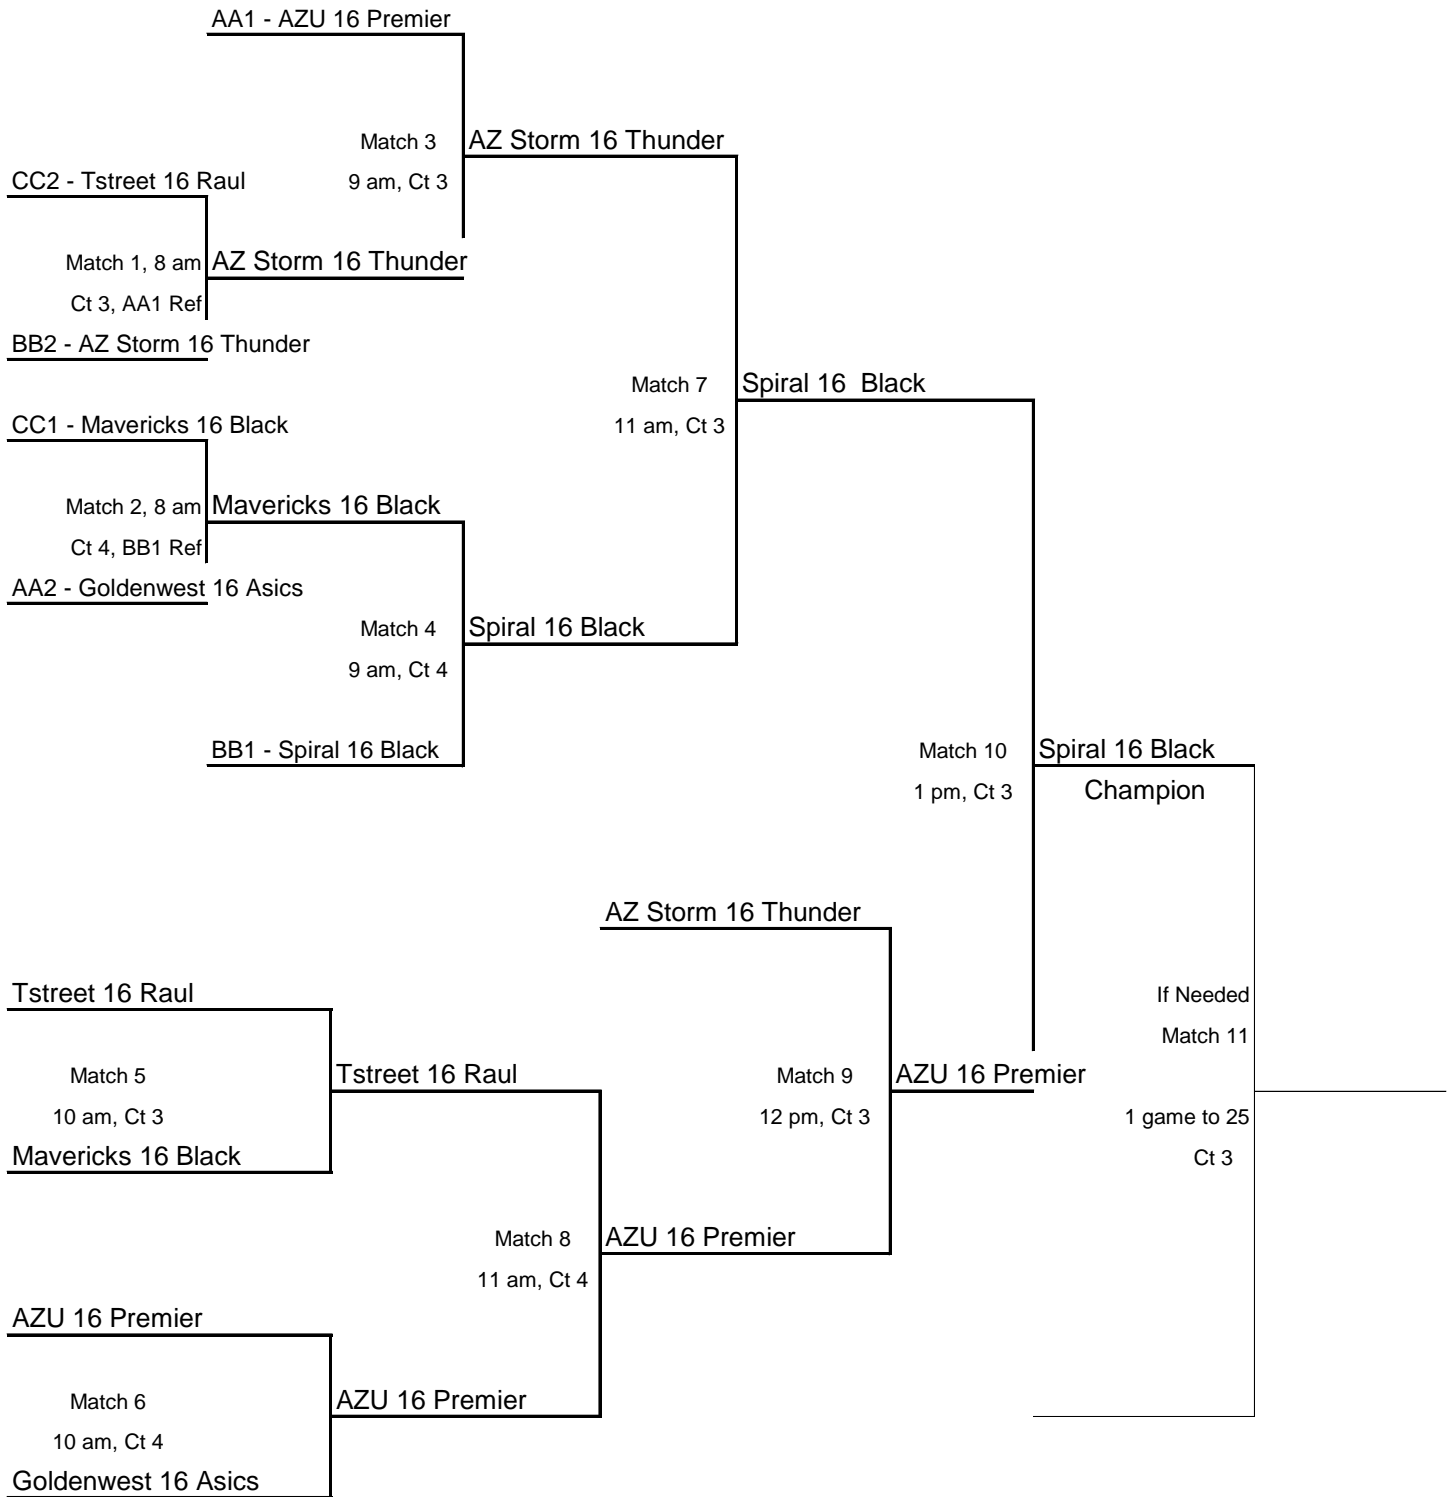

2012 Fiesta Classic - 16 Open

Monday Playoffs

Championship Division - CT 3 & 4

ALL DIVISIONS - Teams playing at 9 am ref the 8 am matches. Losers ref next match on court.

16 Open Silver Division - CT 4

ALL DIVISIONS - Teams playing at 9 am ref the 8 am matches. Losers ref next match on court.

16 Open Bronze Division - CT 21 & 22

16 Open Flight 1 - CT 33 & 34

NOTE: Watch for ref assignments the match before you play. Losers ref next match on court.