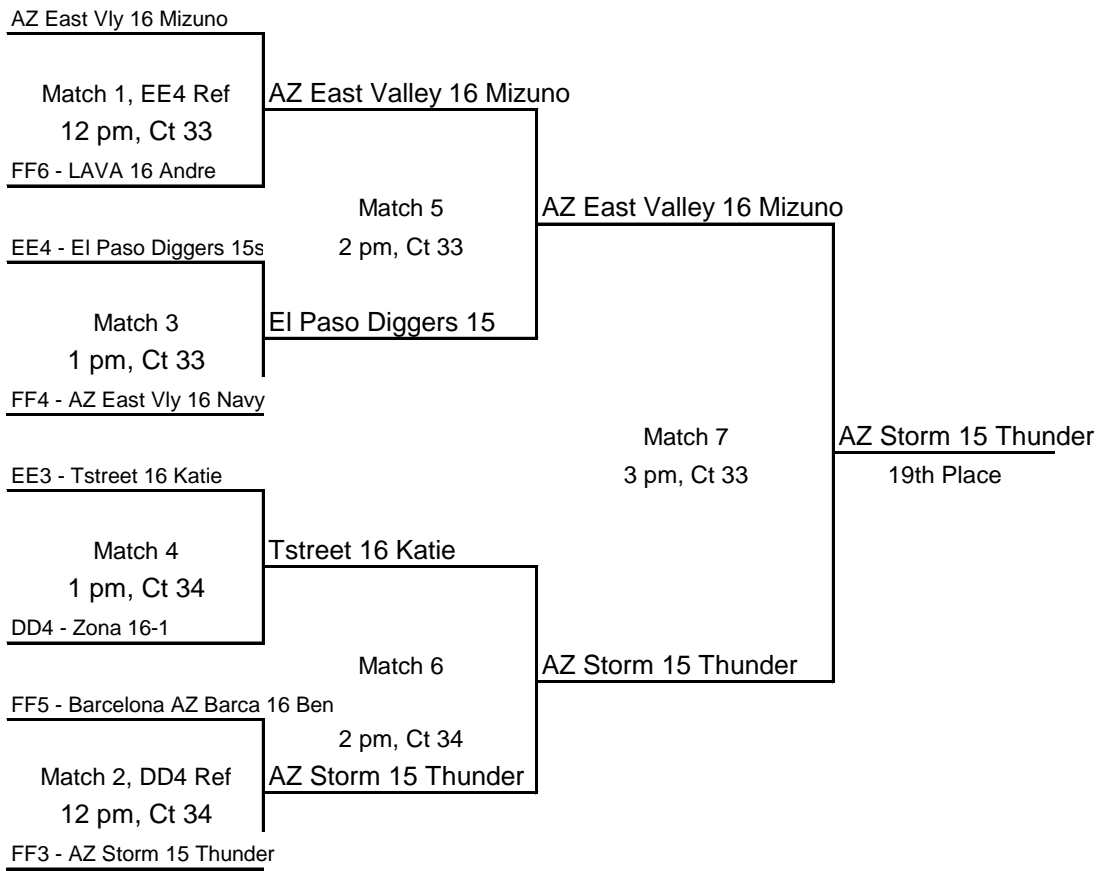

2012 Fiesta Classic - 16 Open

Monday Playoffs

Championship Division - CT 3 & 4

ALL DIVISIONS - Teams playing at 9 am ref the 8 am matches. Losers ref next match on court.

16 Open Silver Division - CT 4

ALL DIVISIONS - Teams playing at 9 am ref the 8 am matches. Losers ref next match on court.

16 Open Bronze Division - CT 21 & 22

16 Open Flight 1 - CT 33 & 34

NOTE: Watch for ref assignments the match before you play. Losers ref next match on court.