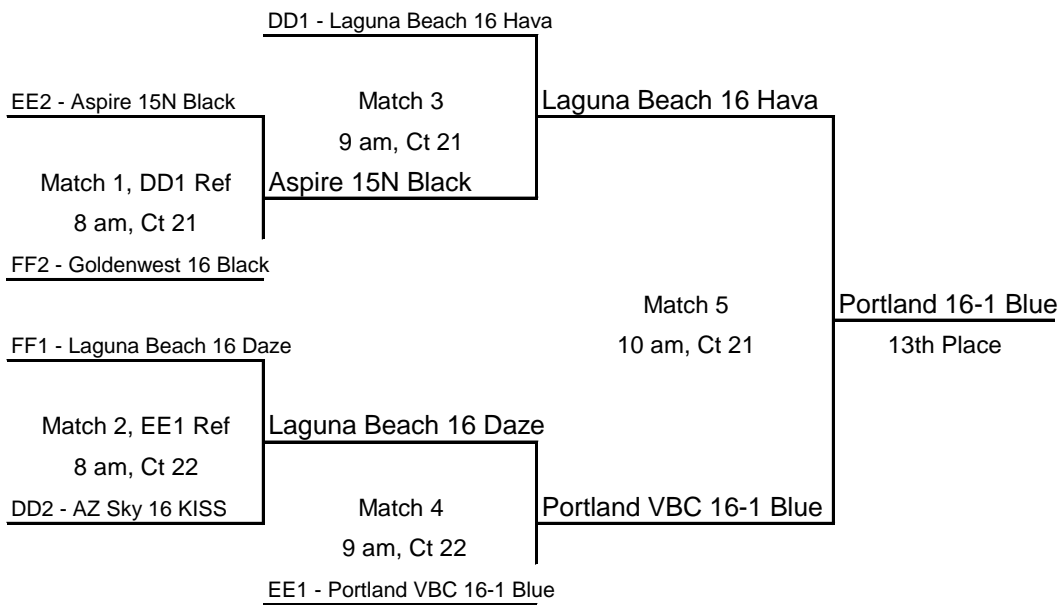

2012 Fiesta Classic - 16 Open

Monday Playoffs

Championship Division - CT 3 & 4

ALL DIVISIONS - Teams playing at 9 am ref the 8 am matches. Losers ref next match on court.

16 Open Silver Division - CT 4

ALL DIVISIONS - Teams playing at 9 am ref the 8 am matches. Losers ref next match on court.

16 Open Bronze Division - CT 21 & 22

16 Open Flight 1 - CT 33 & 34

NOTE: Watch for ref assignments the match before you play. Losers ref next match on court.