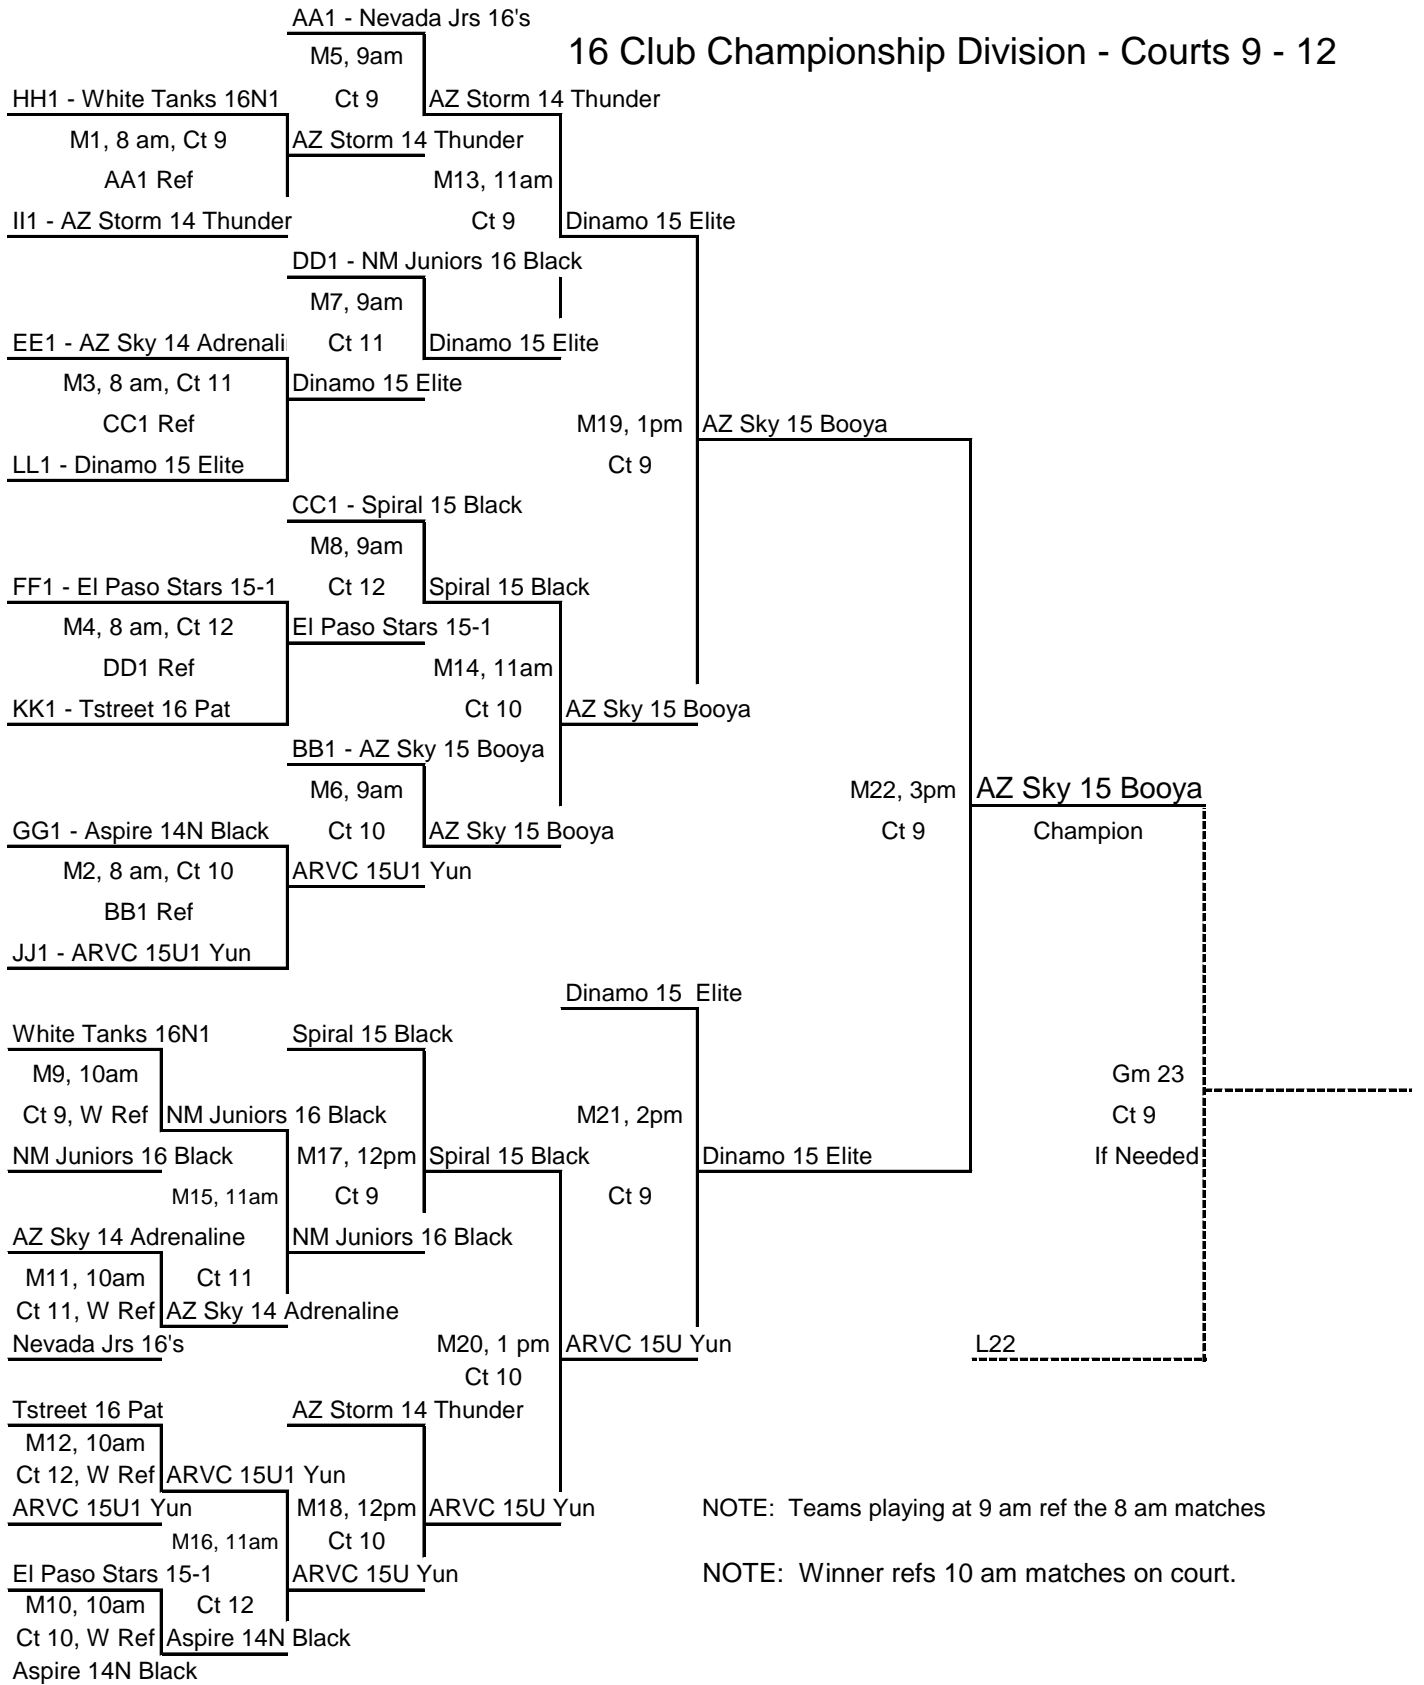

2012 Fiesta Classic - 16 Club

Monday Playoffs