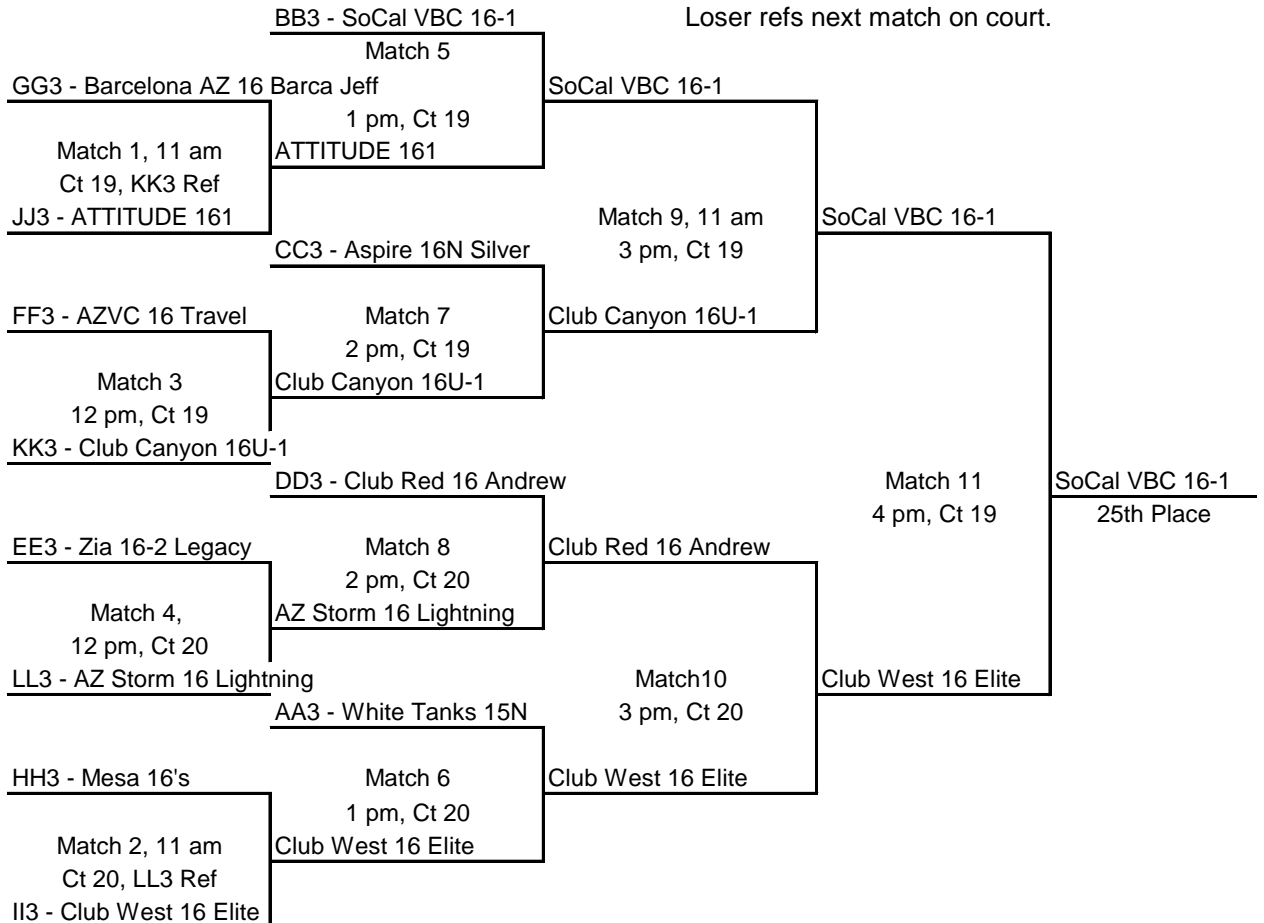

Watch for ref assignment in match prior to your start.

Loser refs next match on court.

KK4 - Aspire 15N Silver

16 Club Flight 1 - CT 21 & 22

11:00 AM

Watch for ref assignment in match prior to your start.

Loser refs next match on court.