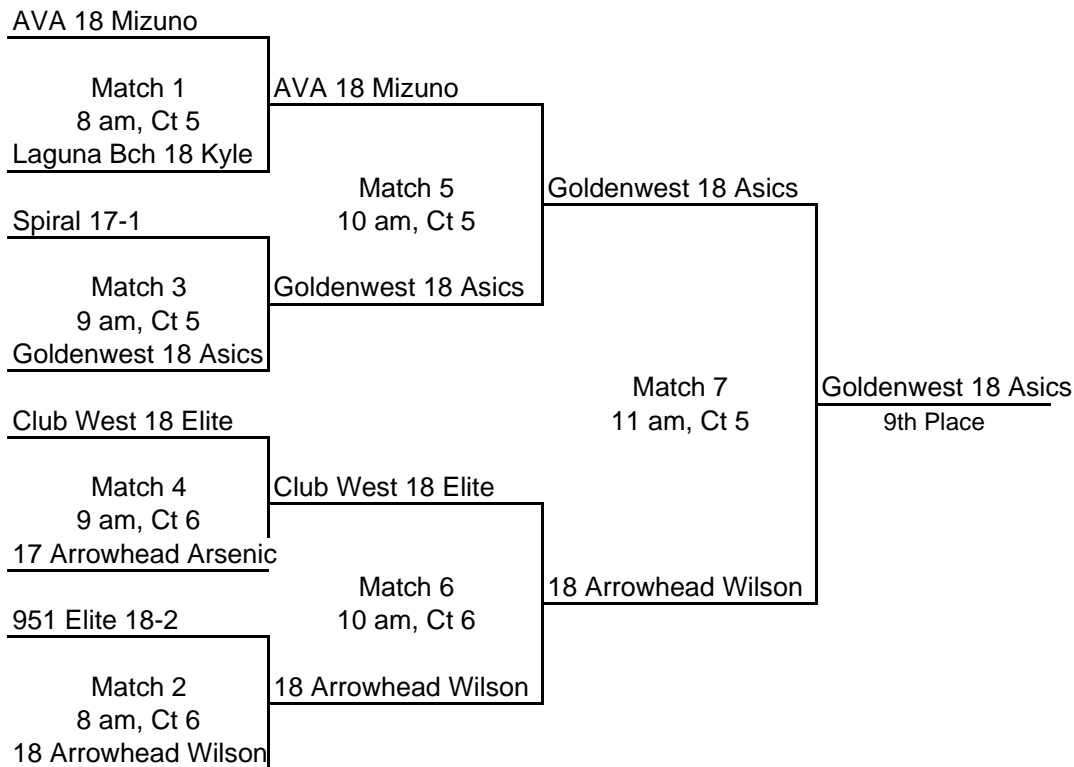

Fiesta Classic 2009 - 18 Open

Monday Playoffs

ALL DIVISIONS - Teams playing at 9 am ref the 8 am matches. Losers ref next match on court.

18 Open Silver Division - CT 5 & 6

ALL DIVISIONS - Teams playing at 9 am ref the 8 am matches in their division.
Losers ref next match on court

18 Open Bronze Division - CT 5 & 6

Teams playing the second match will ref the first matches in their division.
Losers ref the next match on court

18 Open Flight 1 - CT 3

18 Open Flight 2 - CT 7

18 Open Flight 3 - CT 7