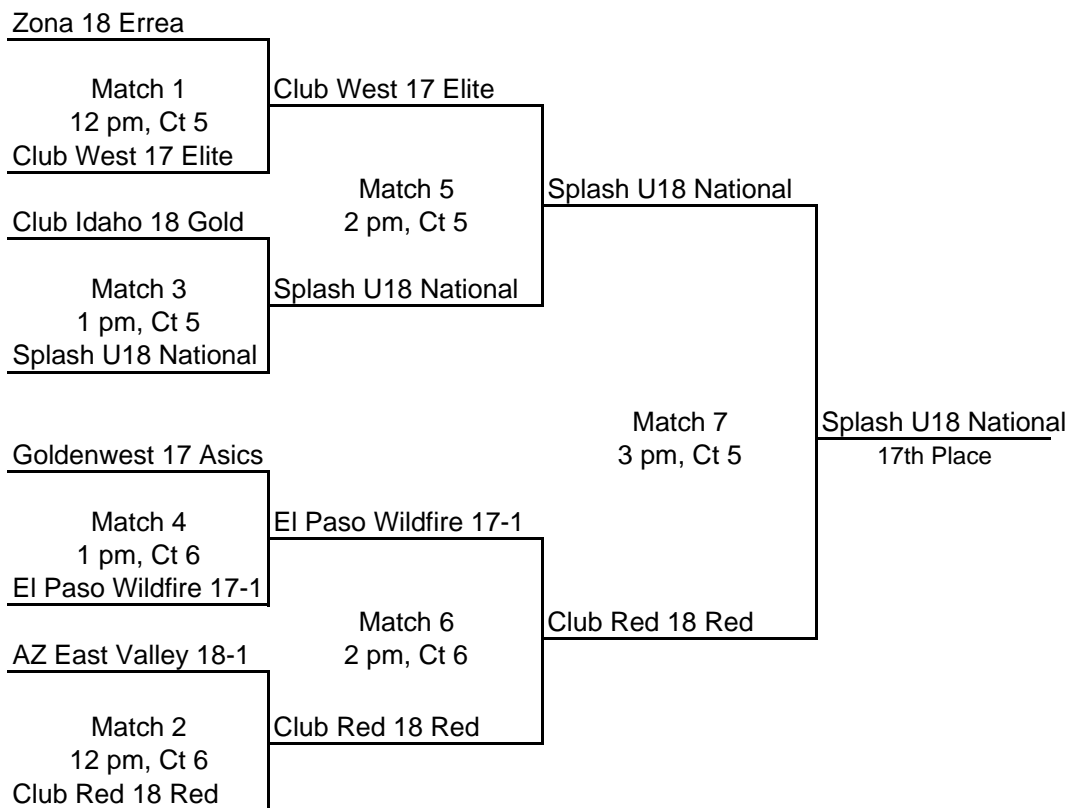

Fiesta Classic 2009 - 18 Open

Monday Playoffs

ALL DIVISIONS - Teams playing at 9 am ref the 8 am matches. Losers ref next match on court.

18 Open Silver Division - CT 5 & 6

ALL DIVISIONS - Teams playing at 9 am ref the 8 am matches in their division.
Losers ref next match on court

18 Open Bronze Division - CT 5 & 6

Teams playing the second match will ref the first matches in their division.
Losers ref the next match on court

18 Open Flight 1 - CT 3

18 Open Flight 2 - CT 7

18 Open Flight 3 - CT 7