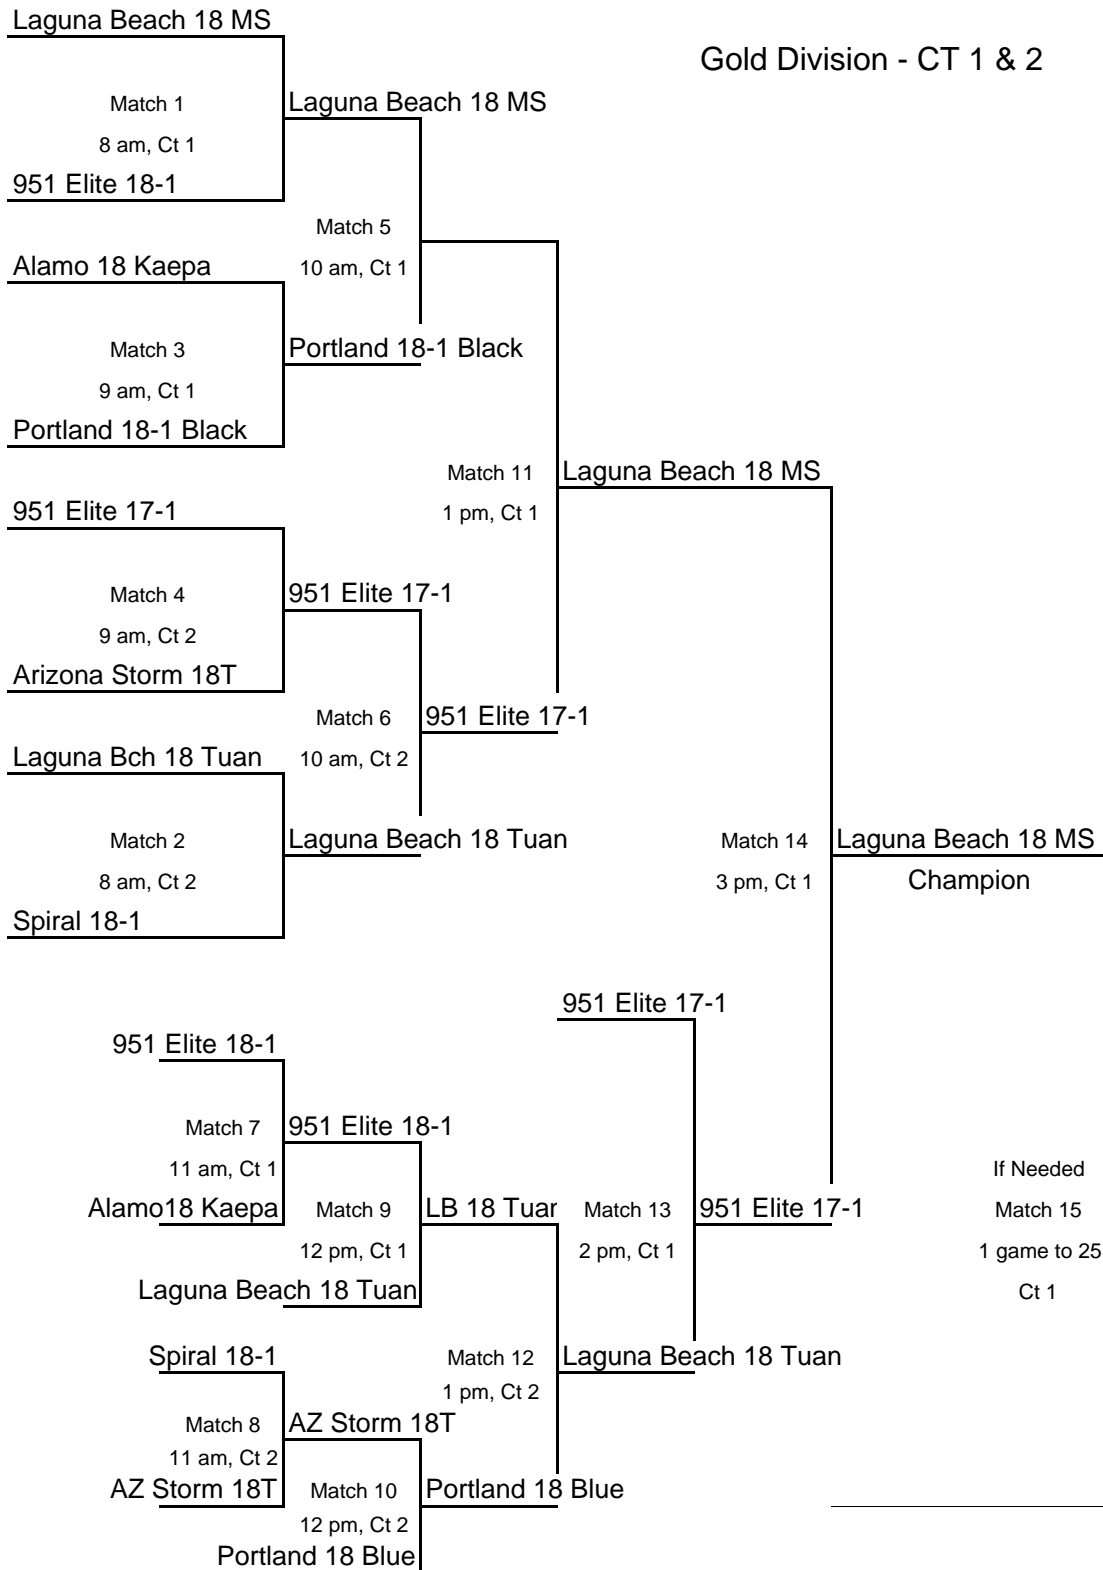

Fiesta Classic 2009 - 18 Open

Monday Playoffs

ALL DIVISIONS - Teams playing at 9 am ref the 8 am matches. Losers ref next match on court.

18 Open Silver Division - CT 5 & 6

ALL DIVISIONS - Teams playing at 9 am ref the 8 am matches in their division.
Losers ref next match on court

18 Open Bronze Division - CT 5 & 6

Teams playing the second match will ref the first matches in their division.
Losers ref the next match on court

18 Open Flight 1 - CT 3

18 Open Flight 2 - CT 7

18 Open Flight 3 - CT 7