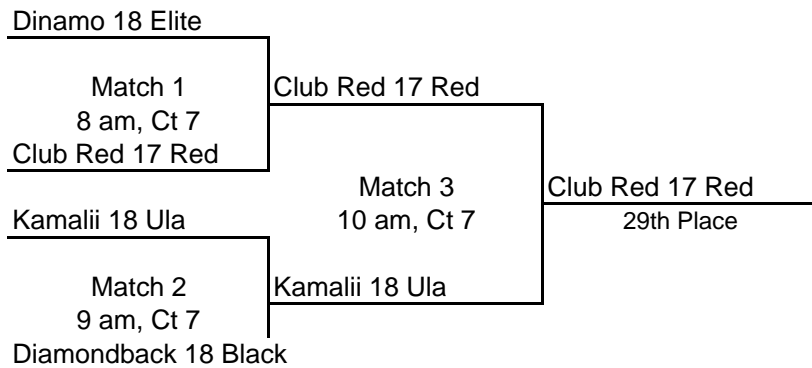

18 Open Bronze Division - CT 5 & 6

Teams playing the second match will ref the first matches in their division.
Losers ref the next match on court

18 Open Flight 1 - CT 3

18 Open Flight 2 - CT 7

18 Open Flight 3 - CT 7