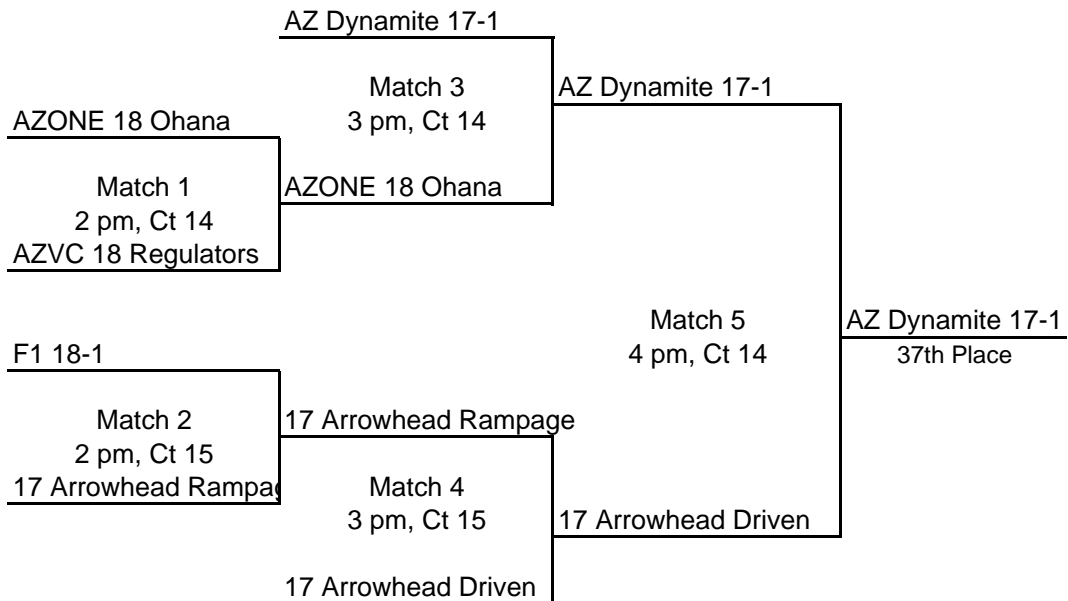

ALL DIVISIONS - Teams playing at 9 am ref the 8 am matches. Losers ref the next match on court

18 Club Bronze Division - CT 12 & 13

18 Club Flight 1 - CT 14 & 15

Teams playing at 9 am ref the 8 am matches. Losers ref next match on court

18 Club Flight 2 - CT 14 & 15

18 Club Flight 3 - CT 12 & 13

Teams playing the second round ref the first round matches. Losers ref next match on court

18 Club Flight 4 - CT 14 & 15

18 Club Flight 5 - CT 10 & 11

Teams playing at 3 pm ref 2 pm matches. Losers ref next round on court.