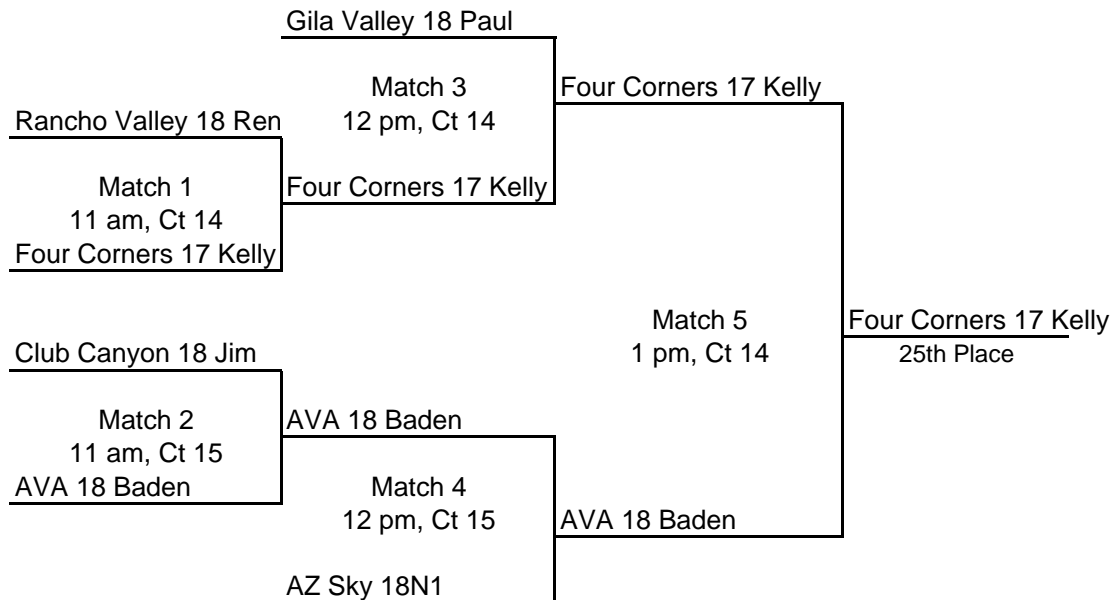

ALL DIVISIONS - Teams playing at 9 am ref the 8 am matches. Losers ref the next match on court

18 Club Bronze Division - CT 12 & 13

18 Club Flight 1 - CT 14 & 15

Teams playing at 9 am ref the 8 am matches. Losers ref next match on court

18 Club Flight 2 - CT 14 & 15

18 Club Flight 3 - CT 12 & 13

Teams playing the second round ref the first round matches. Losers ref next match on court

18 Club Flight 4 - CT 14 & 15

18 Club Flight 5 - CT 10 & 11