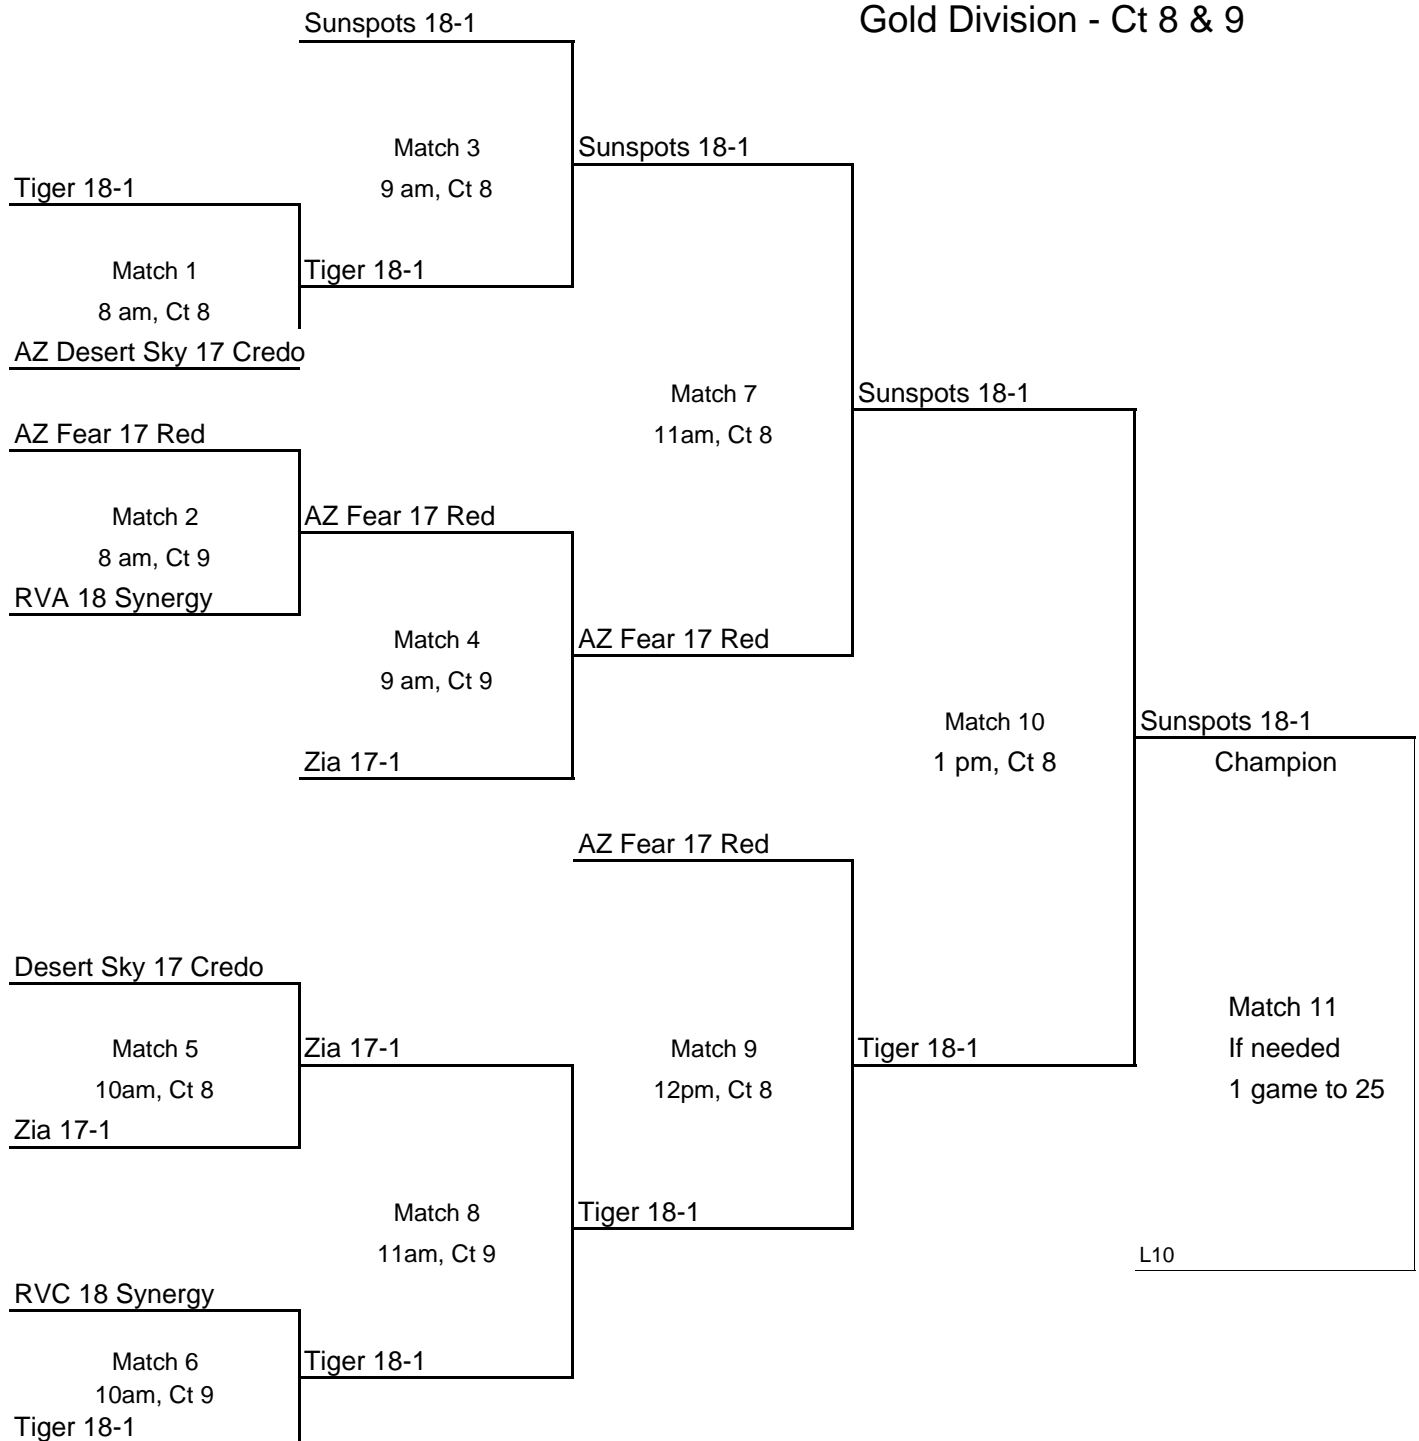

Fiesta Classic 2009 - 18 Club

Monday Playoffs

Gold Division - Ct 8 & 9

Teams playing at 9 am ref the 8 am matches. Losers ref next match on court.

NOTE: Winners of matches 3 & 4 Ref matches 5 & 6