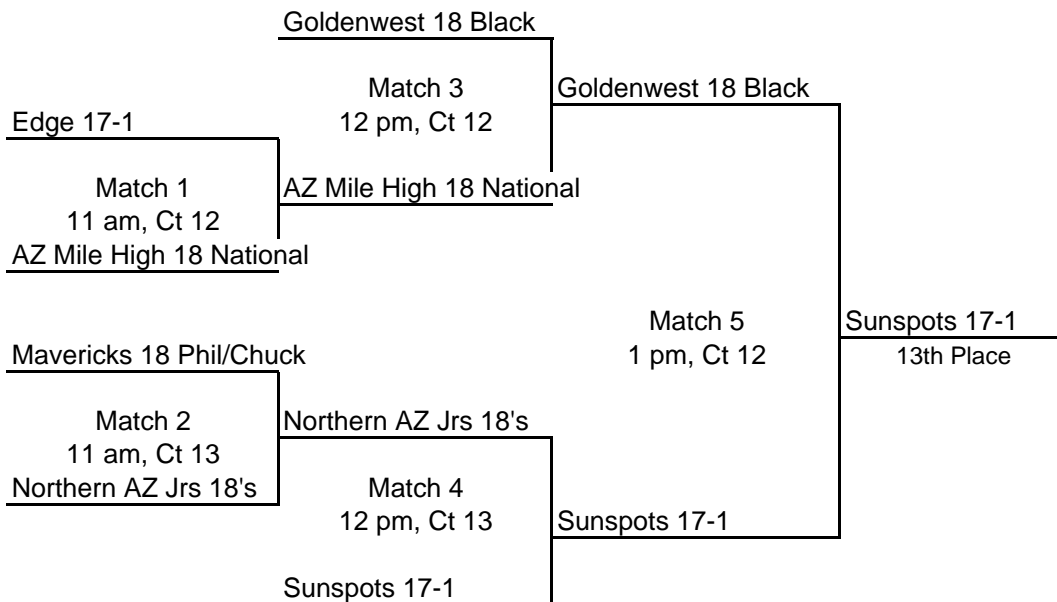

Fiesta Classic 2009 - 18 Club

Monday Playoffs

Gold Division - Ct 8 & 9

Teams playing at 9 am ref the 8 am matches. Losers ref next match on court.

NOTE: Winners of matches 3 & 4 Ref matches 5 & 6

18 Club Silver Division - CT 9 & 10

ALL DIVISIONS - Teams playing at 9 am ref the 8 am matches. Losers ref the next match on court

18 Club Bronze Division - CT 12 & 13

18 Club Flight 1 - CT 14 & 15

Teams playing at 9 am ref the 8 am matches. Losers ref next match on court

Teams playing at 3 pm ref 2 pm matches. Losers ref next round on court.