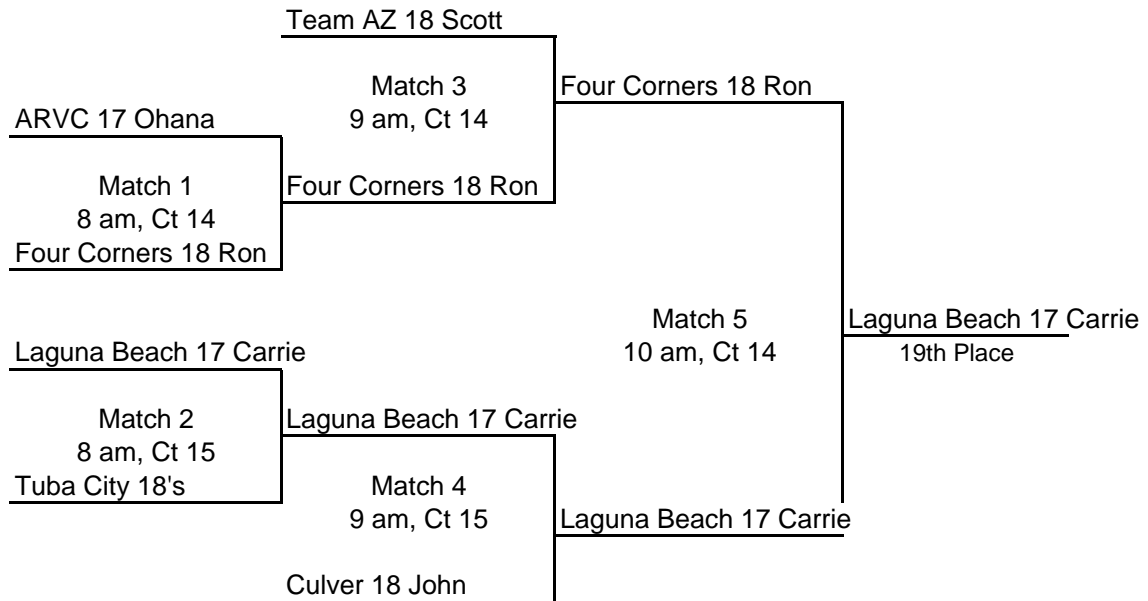

Fiesta Classic 2009 - 18 Club

Monday Playoffs

Gold Division - Ct 8 & 9

Teams playing at 9 am ref the 8 am matches. Losers ref next match on court.

NOTE: Winners of matches 3 & 4 Ref matches 5 & 6

18 Club Silver Division - CT 9 & 10

ALL DIVISIONS - Teams playing at 9 am ref the 8 am matches. Losers ref the next match on court

18 Club Bronze Division - CT 12 & 13

18 Club Flight 1 - CT 14 & 15

Teams playing at 9 am ref the 8 am matches. Losers ref next match on court

Teams playing at 3 pm ref 2 pm matches. Losers ref next round on court.