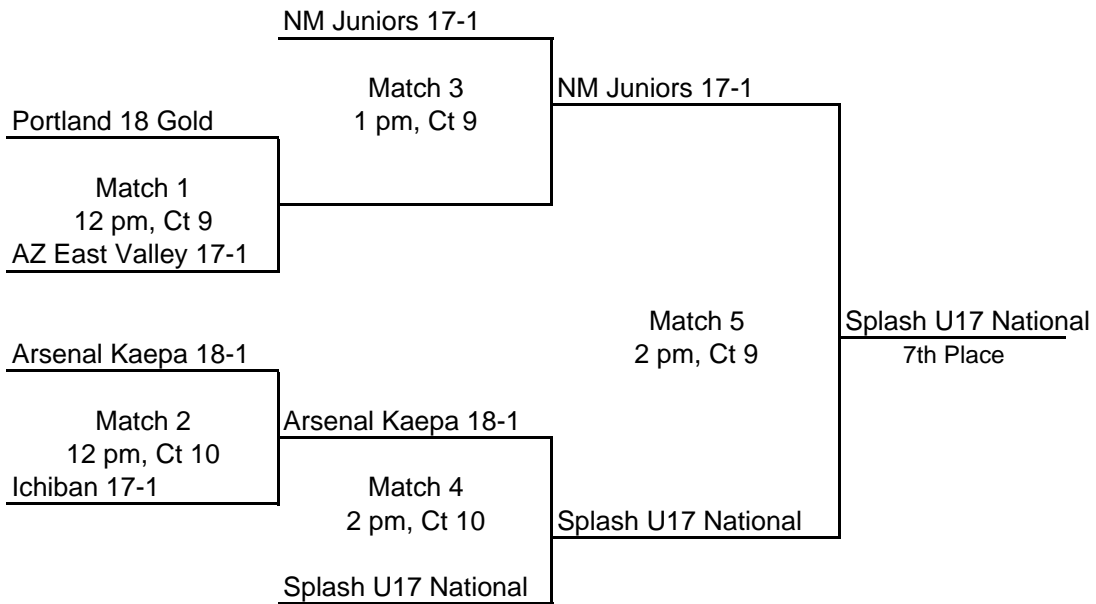

Fiesta Classic 2009 - 18 Club

Monday Playoffs

Gold Division - Ct 8 & 9

Teams playing at 9 am ref the 8 am matches. Losers ref next match on court.

NOTE: Winners of matches 3 & 4 Ref matches 5 & 6

18 Club Silver Division - CT 9 & 10

ALL DIVISIONS - Teams playing at 9 am ref the 8 am matches. Losers ref the next match on court

18 Club Bronze Division - CT 12 & 13

18 Club Flight 1 - CT 14 & 15

Teams playing at 9 am ref the 8 am matches. Losers ref next match on court