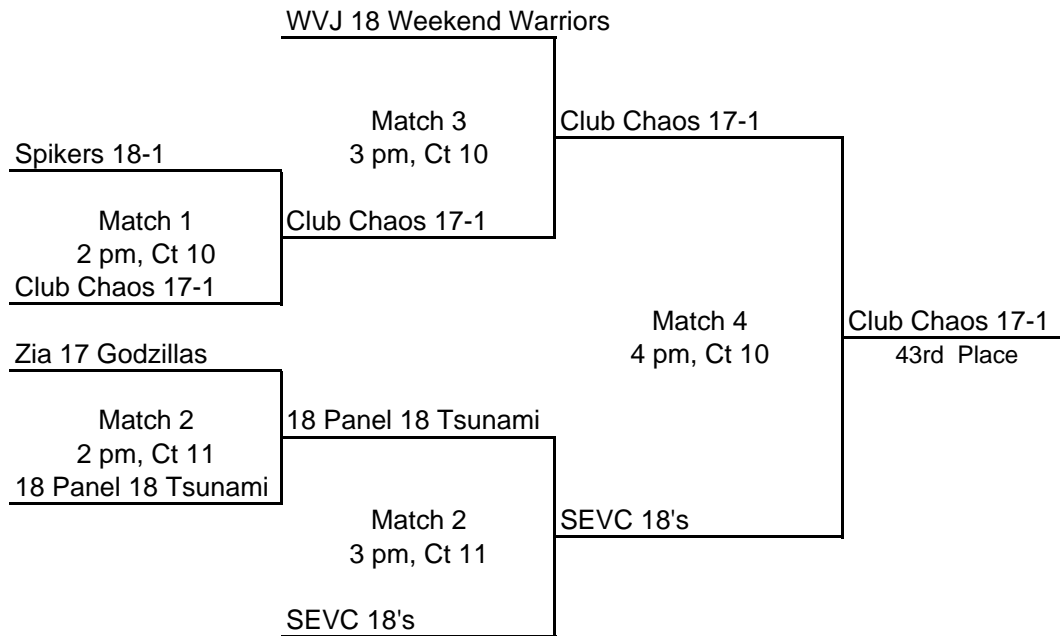

ALL DIVISIONS - Teams playing at 9 am ref the 8 am matches. Losers ref the next match on court

18 Club Bronze Division - CT 12 & 13

18 Club Flight 1 - CT 14 & 15

Teams playing at 9 am ref the 8 am matches. Losers ref next match on court

18 Club Flight 2 - CT 14 & 15

18 Club Flight 3 - CT 12 & 13

Teams playing the second round ref the first round matches. Losers ref next match on court

18 Club Flight 4 - CT 14 & 15

18 Club Flight 5 - CT 10 & 11

Teams playing at 3 pm ref 2 pm matches. Losers ref next round on court.