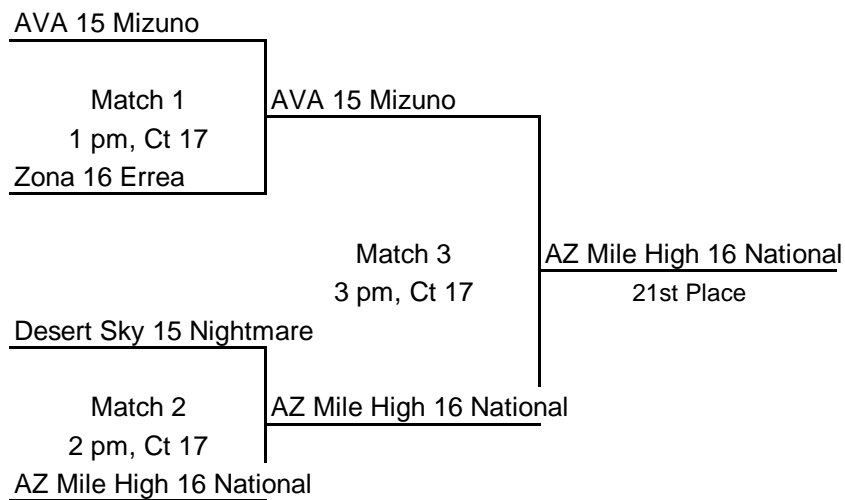

ALL DIVISIONS - Teams playing at 9 am ref the 8 am matches on their court. Losers ref next match on court

16 Open Bronze Division - CT 17

Teams playing at 9 am ref the 8 am match on court. Loser refs next match on court.

16 Open Flight 1 - CT 16 & 17

16 Open Flight 2 - CT 17

16 Open Flight 3 - CT 4