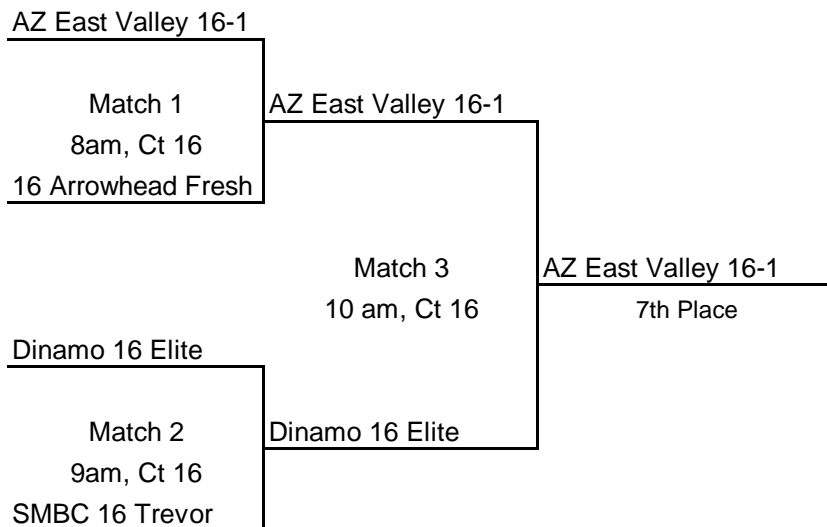

Fiesta Classic 2009 - 16 Open

Monday Playoffs

Gold Division - CT 3 & 4

Teams playing at 9 am ref the 8 am matches. Losers ref next match on court.
 NOTE: Winners of matches 3 & 4 Ref matches 5 & 6

16 Open Silver Division - CT 16

ALL DIVISIONS - Teams playing at 9 am ref the 8 am matches on their court. Losers ref next match on court

16 Open Bronze Division - CT 17

Teams playing at 9 am ref the 8 am match on court. Loser refs next match on court.