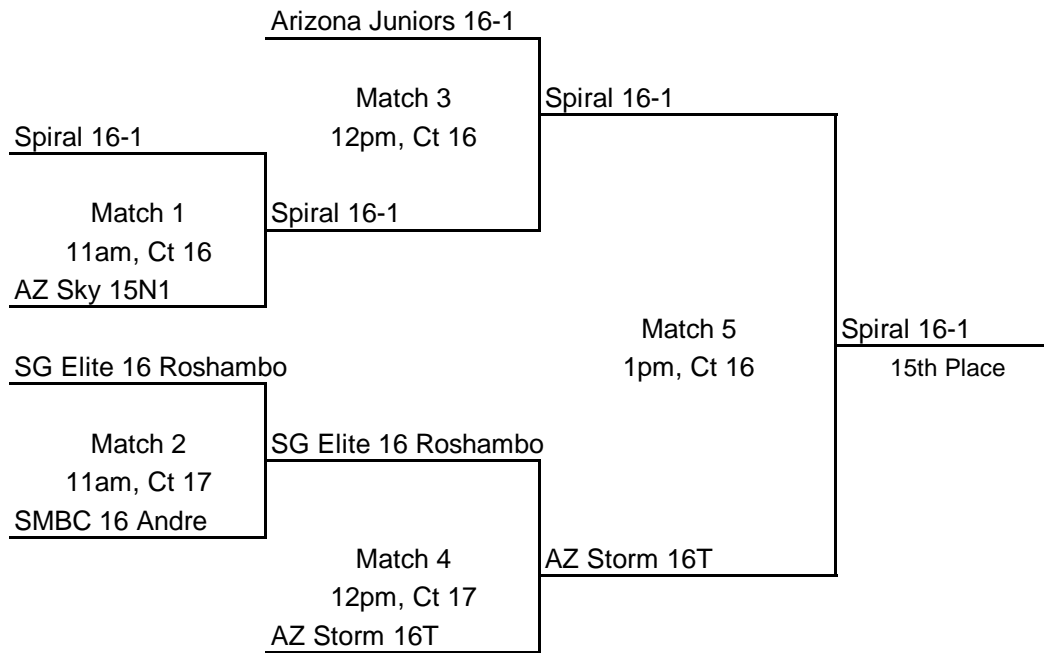

16 Open Flight 1 - CT 16 & 17