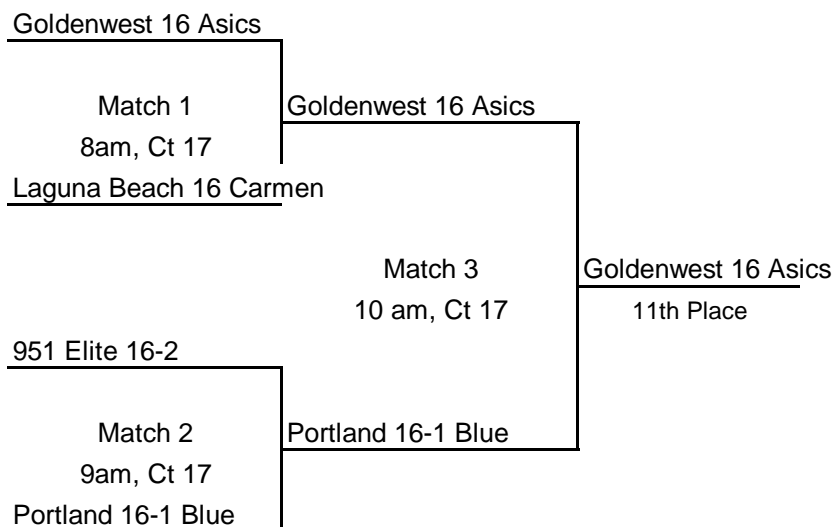

Fiesta Classic 2009 - 16 Open

Monday Playoffs

Gold Division - CT 3 & 4

Teams playing at 9 am ref the 8 am matches. Losers ref next match on court.
 NOTE: Winners of matches 3 & 4 Ref matches 5 & 6

16 Open Silver Division - CT 16

ALL DIVISIONS - Teams playing at 9 am ref the 8 am matches on their court. Losers ref next match on court

16 Open Bronze Division - CT 17

Teams playing at 9 am ref the 8 am match on court. Loser refs next match on court.