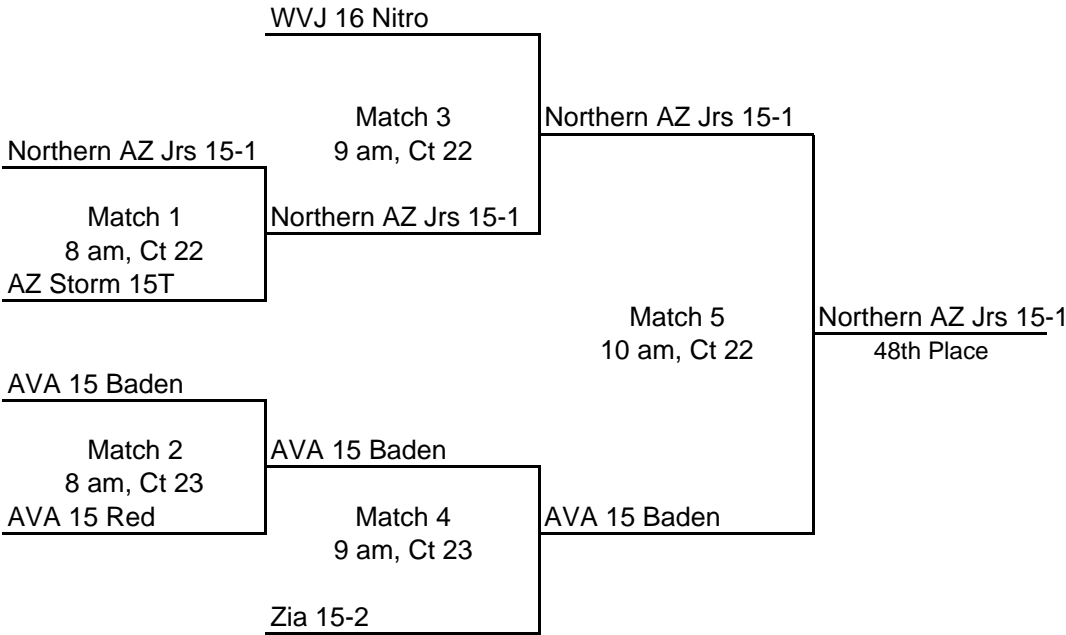

16 Club Bronze Division - CT 18 & 19

16 Club Flight 1 - CT 20 & 21

Teams playing at 9 am ref the 8 am matches on court. Losers ref the next match on court

16 Club Flight 2 - CT 20 & 21

16 Club Flight 3 - CT 22 & 23

Teams playing at 9 am ref the 8 am matches on court. Losers ref the next match on court

16 Club Flight 4 - CT 22 & 23

16 Club Flight 5- CT 22 & 23

Teams playing at 9 am must ref the 8 am matches. Losers ref next match on court