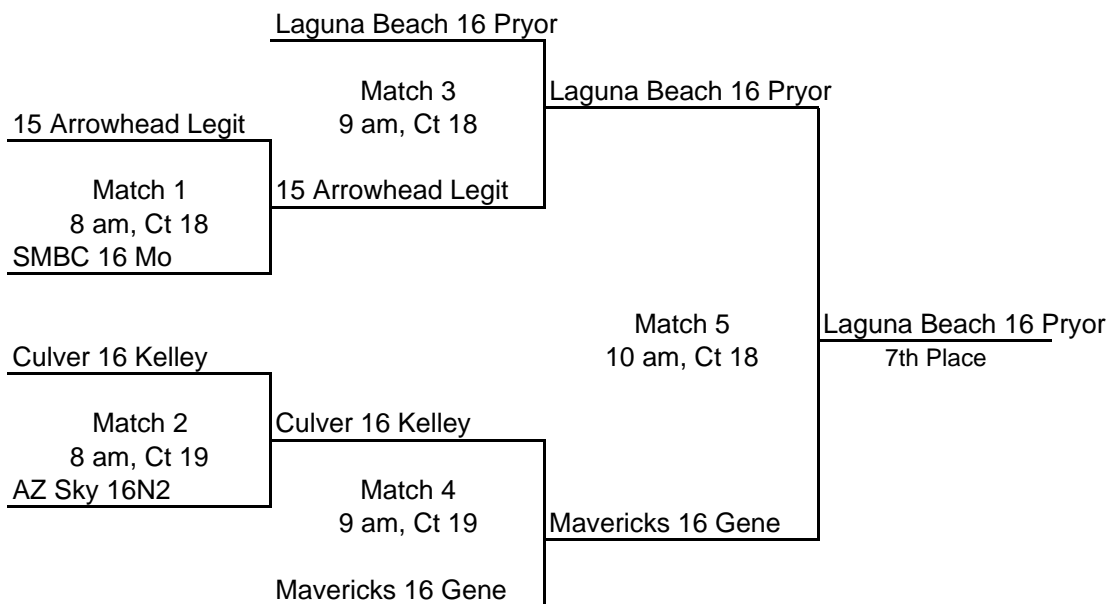

Fiesta Classic 2009 - 16 Club

Monday Playoffs

Gold Division - CT 10 & 11

ALL DIVISIONS - Teams playing at 9 am ref the 8 am matches. Losers ref next match on court.

16 Club Silver Division - CT 18 & 19

ALL DIVISIONS - Teams playing at 9 am ref the 8 am matches in their division. Losers ref next match on court

16 Club Bronze Division - CT 18 & 19

16 Club Flight 1 - CT 20 & 21

Teams playing at 9 am ref the 8 am matches on court. Losers ref the next match on court

16 Club Flight 2 - CT 20 & 21

16 Club Flight 3 - CT 22 & 23