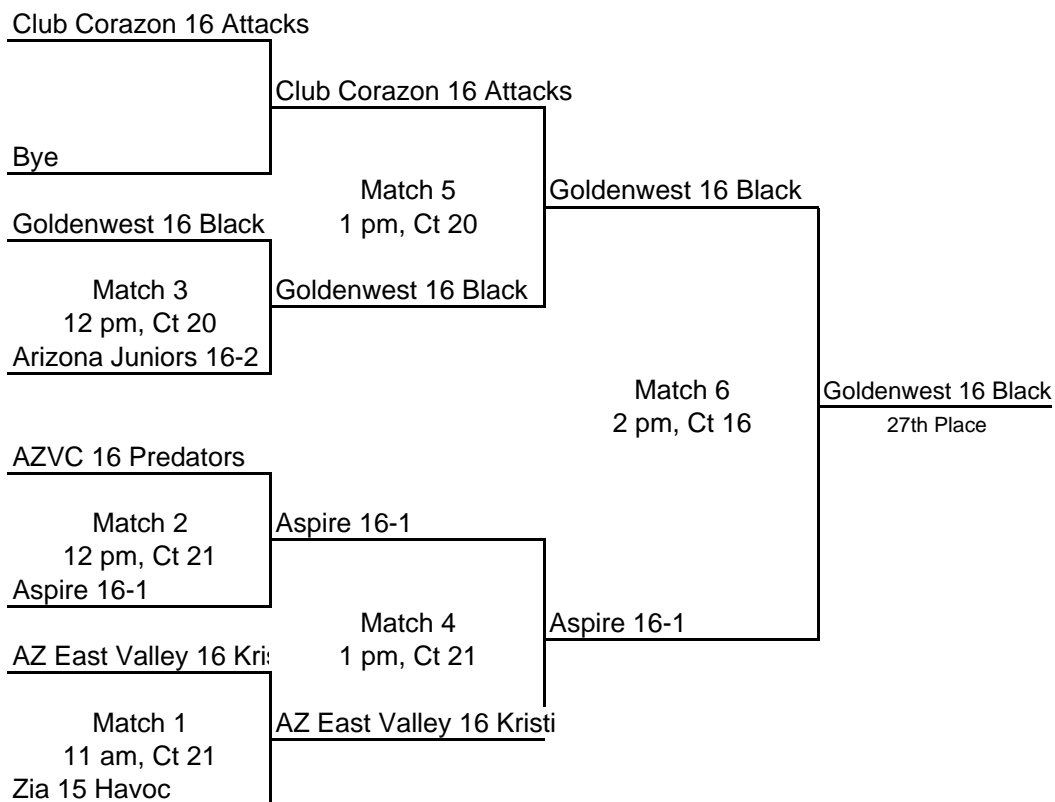

16 Club Bronze Division - CT 18 & 19

16 Club Flight 1 - CT 20 & 21

Teams playing at 9 am ref the 8 am matches on court. Losers ref the next match on court

16 Club Flight 2 - CT 20 & 21

16 Club Flight 3 - CT 22 & 23

Teams playing at 9 am ref the 8 am matches on court. Losers ref the next match on court

16 Club Flight 4 - CT 22 & 23

16 Club Flight 5- CT 22 & 23

Teams playing at 9 am must ref the 8 am matches. Losers ref next match on court