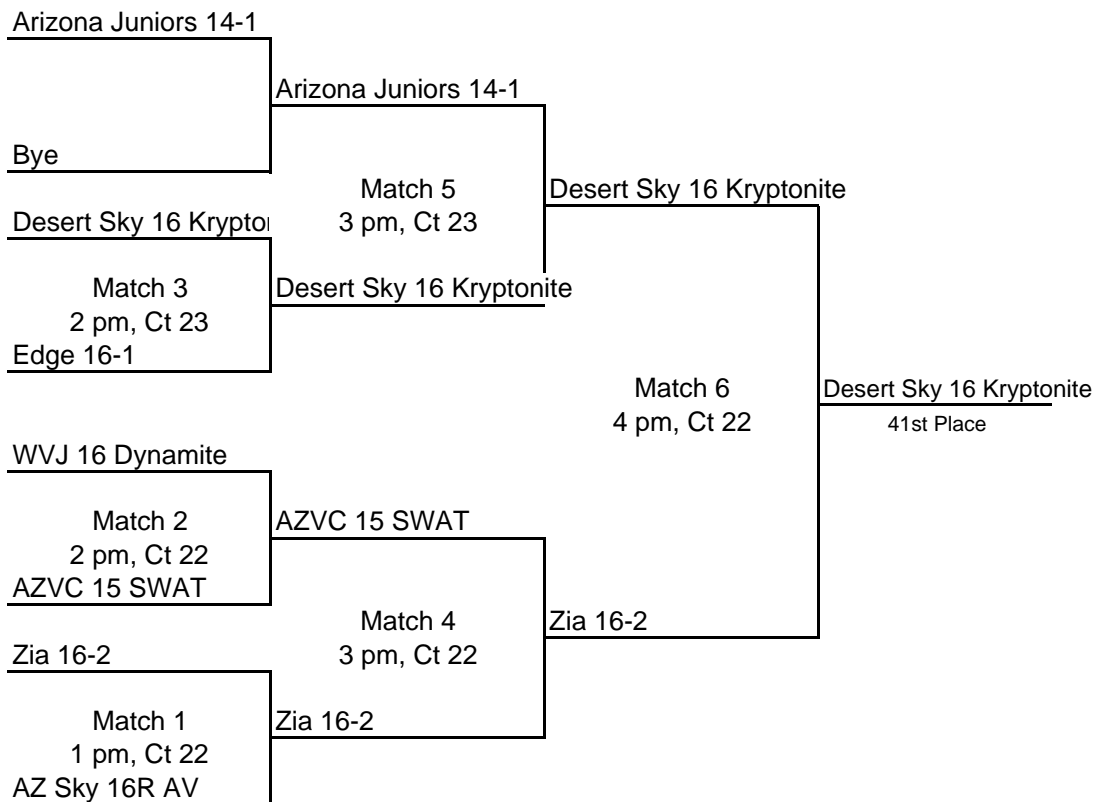

16 Club Bronze Division - CT 18 & 19

16 Club Flight 1 - CT 20 & 21

Teams playing at 9 am ref the 8 am matches on court. Losers ref the next match on court

16 Club Flight 2 - CT 20 & 21

16 Club Flight 3 - CT 22 & 23

Teams playing at 9 am ref the 8 am matches on court. Losers ref the next match on court

16 Club Flight 4 - CT 22 & 23

16 Club Flight 5- CT 22 & 23

Teams playing at 9 am must ref the 8 am matches. Losers ref next match on court