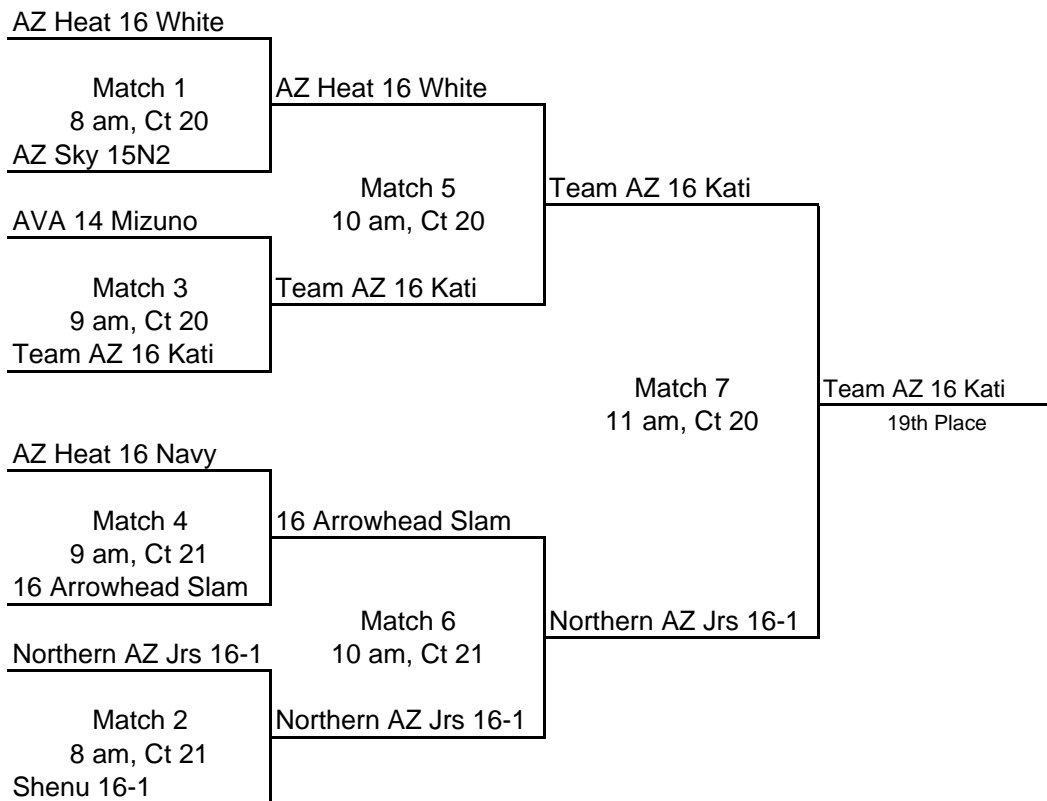

Fiesta Classic 2009 - 16 Club

Monday Playoffs

Gold Division - CT 10 & 11

ALL DIVISIONS - Teams playing at 9 am ref the 8 am matches. Losers ref next match on court.

16 Club Silver Division - CT 18 & 19

ALL DIVISIONS - Teams playing at 9 am ref the 8 am matches in their division. Losers ref next match on court

16 Club Bronze Division - CT 18 & 19

16 Club Flight 1 - CT 20 & 21

Teams playing at 9 am ref the 8 am matches on court. Losers ref the next match on court

16 Club Flight 2 - CT 20 & 21

16 Club Flight 3 - CT 22 & 23

Teams playing at 9 am ref the 8 am matches on court. Losers ref the next match on court

16 Club Flight 4 - CT 22 & 23

16 Club Flight 5- CT 22 & 23

Teams playing at 9 am must ref the 8 am matches. Losers ref next match on court