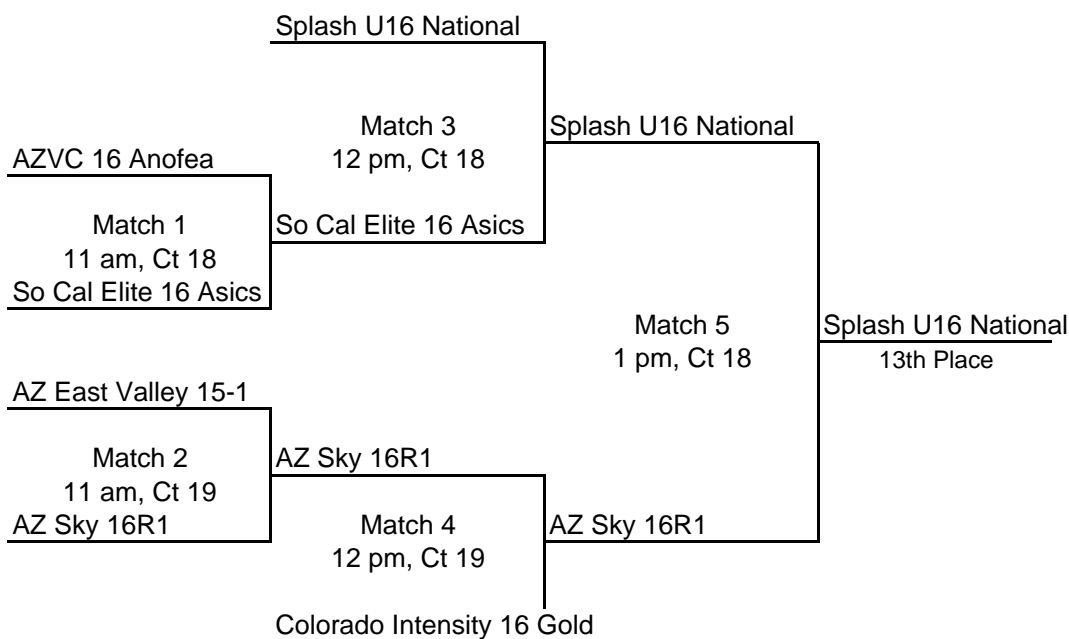

Fiesta Classic 2009 - 16 Club

Monday Playoffs

Gold Division - CT 10 & 11

ALL DIVISIONS - Teams playing at 9 am ref the 8 am matches. Losers ref next match on court.

16 Club Silver Division - CT 18 & 19

ALL DIVISIONS - Teams playing at 9 am ref the 8 am matches in their division. Losers ref next match on court

16 Club Bronze Division - CT 18 & 19

16 Club Flight 1 - CT 20 & 21

Teams playing at 9 am ref the 8 am matches on court. Losers ref the next match on court

16 Club Flight 2 - CT 20 & 21

16 Club Flight 3 - CT 22 & 23