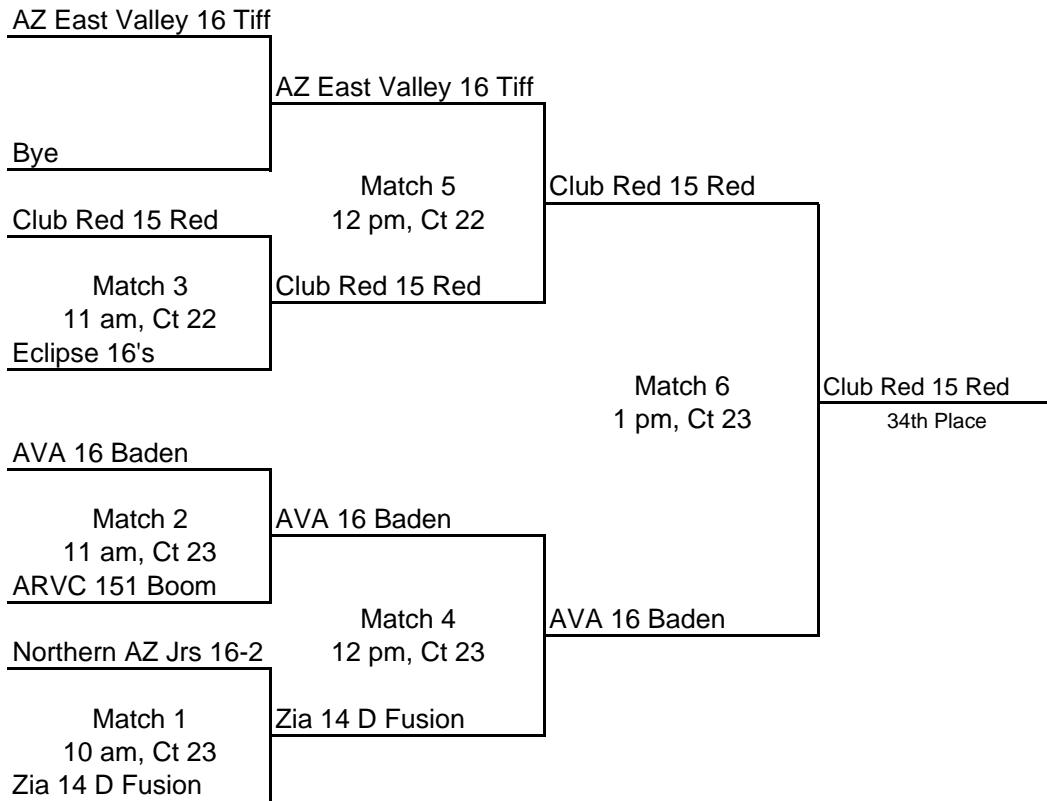

16 Club Bronze Division - CT 18 & 19

16 Club Flight 1 - CT 20 & 21

Teams playing at 9 am ref the 8 am matches on court. Losers ref the next match on court

16 Club Flight 2 - CT 20 & 21

16 Club Flight 3 - CT 22 & 23

Teams playing at 9 am ref the 8 am matches on court. Losers ref the next match on court

16 Club Flight 4 - CT 22 & 23

16 Club Flight 5- CT 22 & 23

Teams playing at 9 am must ref the 8 am matches. Losers ref next match on court