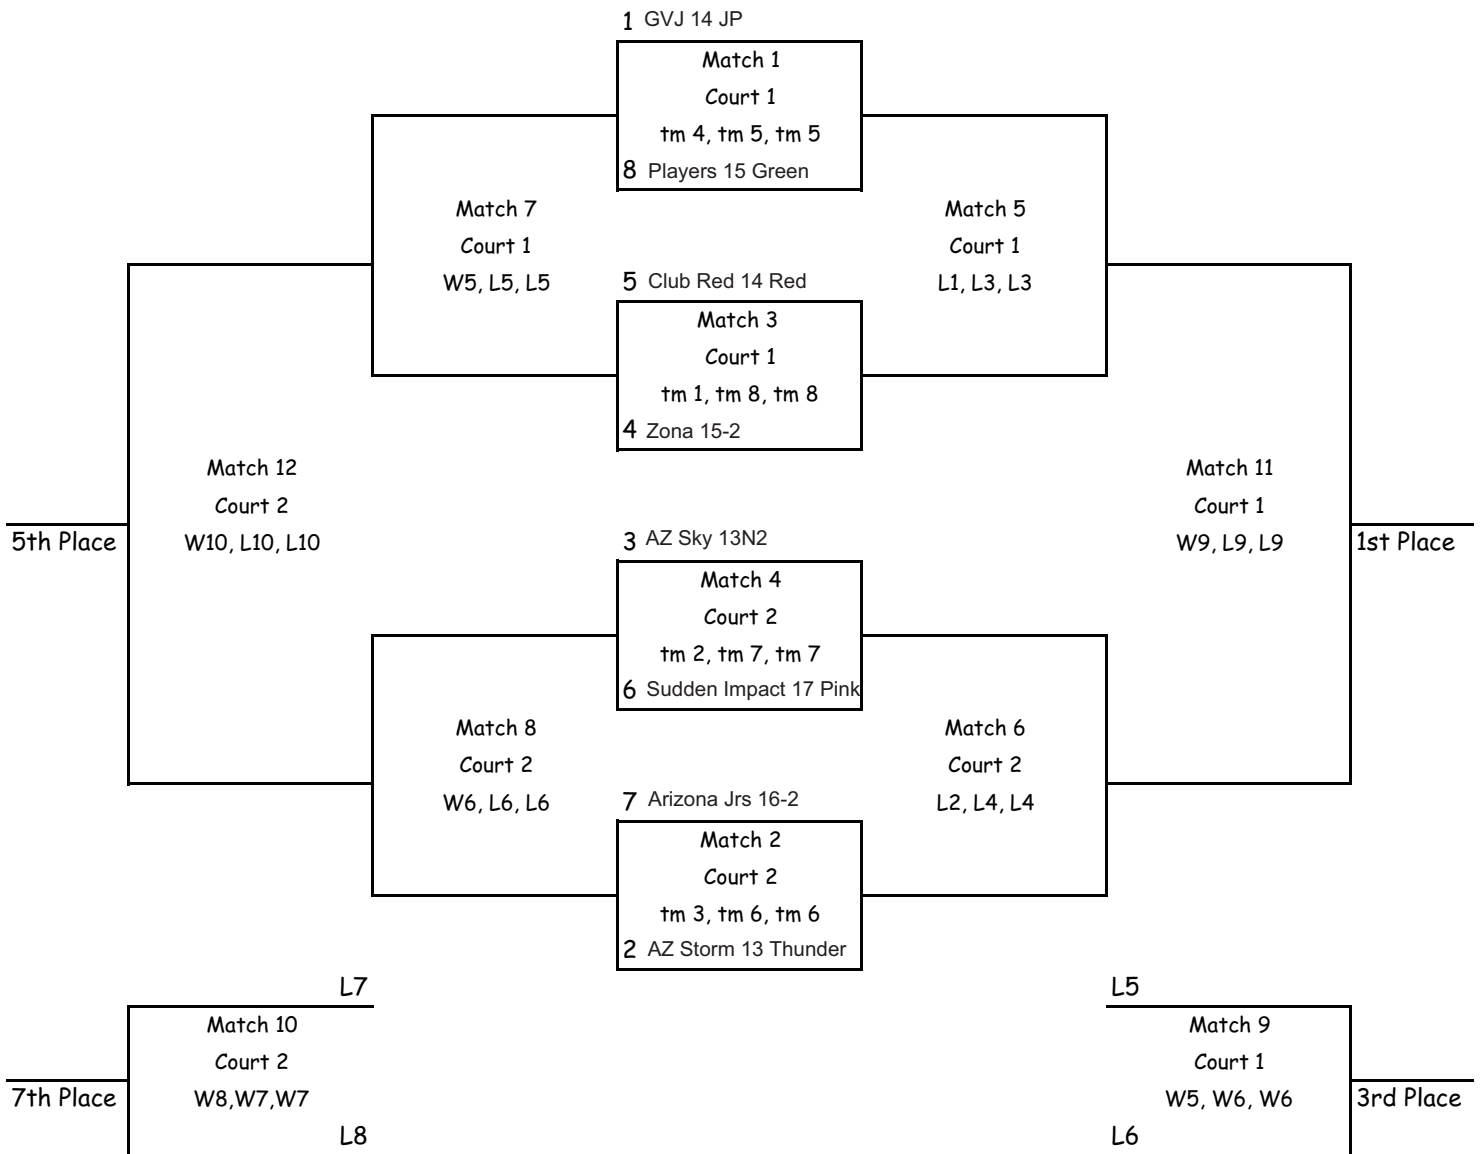

Arizona Region of USA Volleyball

Division: 16 Site: AM - Florence High School Date: 4/17/10

All matches are 2/3 games to 25, third game to 15, no cap.

All coaches must be available to assist their team with their referee and/or scorekeeping duties during their assignments.

All Ref Assignments are listed within the match info.

Ref team example: W1, L1, L1 means the winner of match 1 refs first game and loser of match 1 refs games 2 & 3

SEED	TEAMS	Matches Won	Matches Lost	Games Won	Games Lost	Finish
1	GVJ 14 JP					
2	AZ Storm 13 Thunder					
3	AZ Sky 13N2					
4	Zona 15-2					
5	Club Red 14 Red					
6	Sudden Impact 17 Pink					
7	Arizona Jrs 16-2					
8	Players 15 Green					