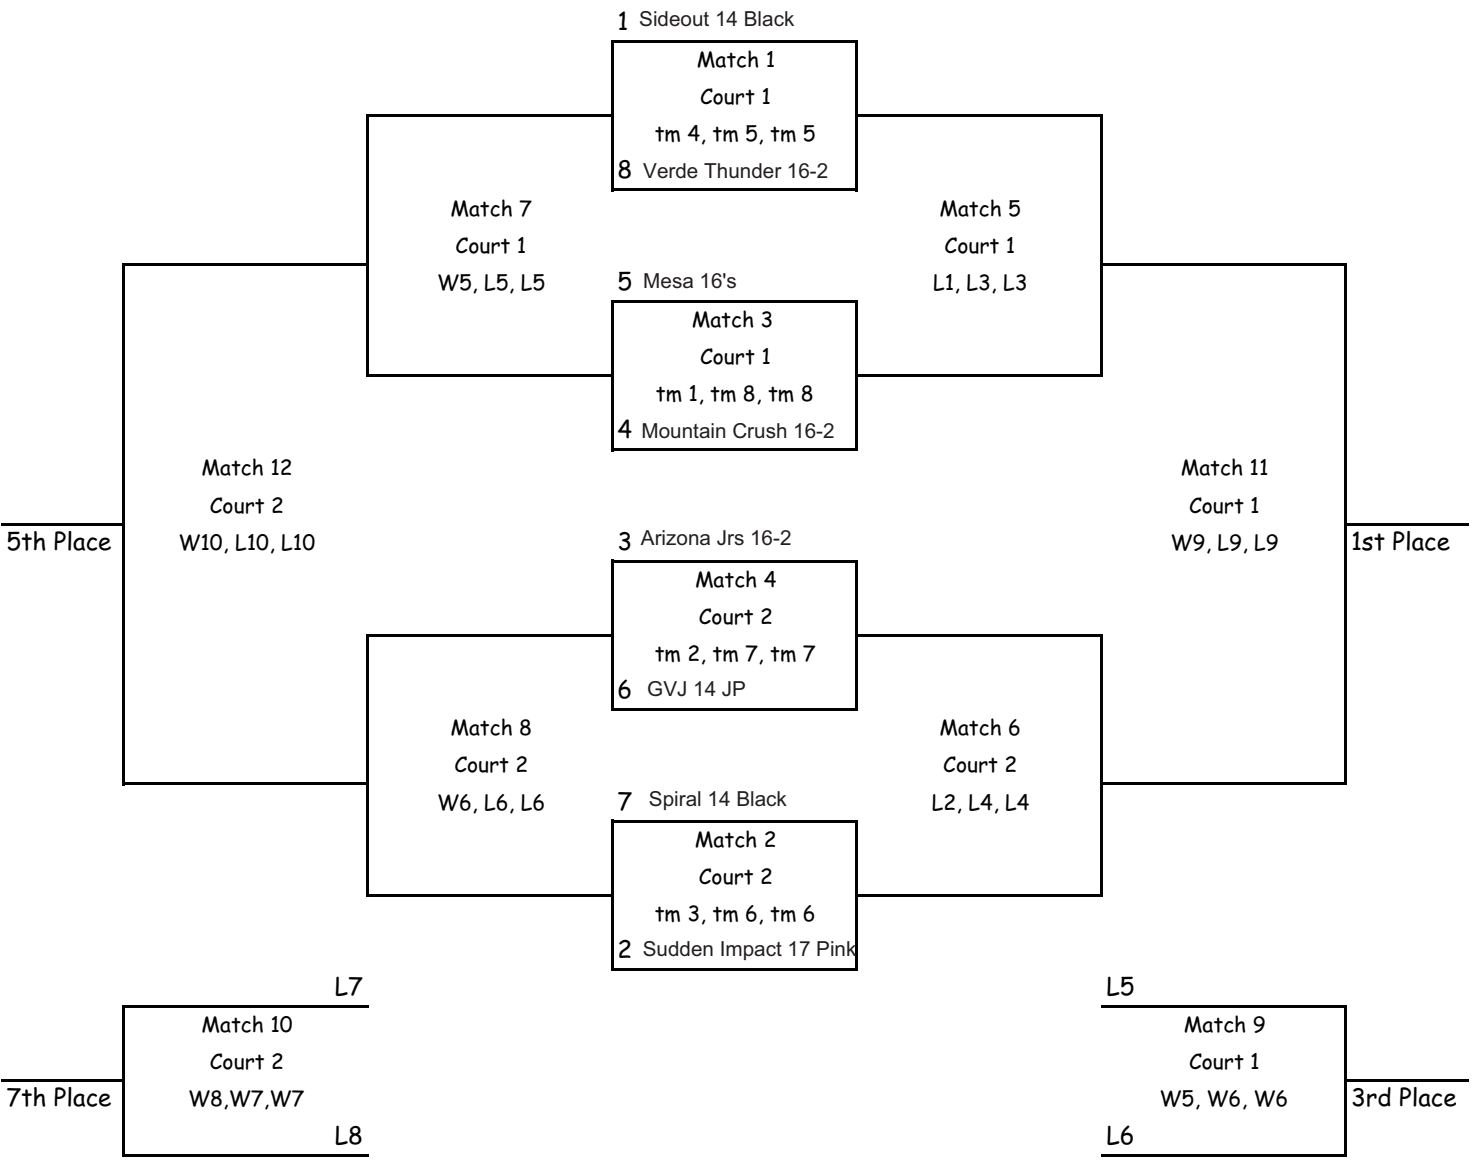

Arizona Region of USA Volleyball

Division: 16 Site: PM - ASU PE West Date: 3/13/10

All matches are 2/3 games to 25, third game to 15, no cap.
 All coaches must be available to assist their team with their referee and/or scorekeeping duties during their assignments.
 All Ref Assignments are listed within the match info.
 Ref team example: W1, L1, L1 means the winner of match 1 refs first game and loser of match 1 refs games 2 & 3

SEED	TEAMS	Matches Won	Matches Lost	Games Won	Games Lost	Finish
1	Sideout 14 Black					
2	Sudden Impact 17 Pink					
3	Arizona Jrs 16-2					
4	Mountain Crush 16-2					
5	Mesa 16's					
6	GVJ 14 JP					
7	Spiral 14 Black					
8	Verde Thunder 16-2					