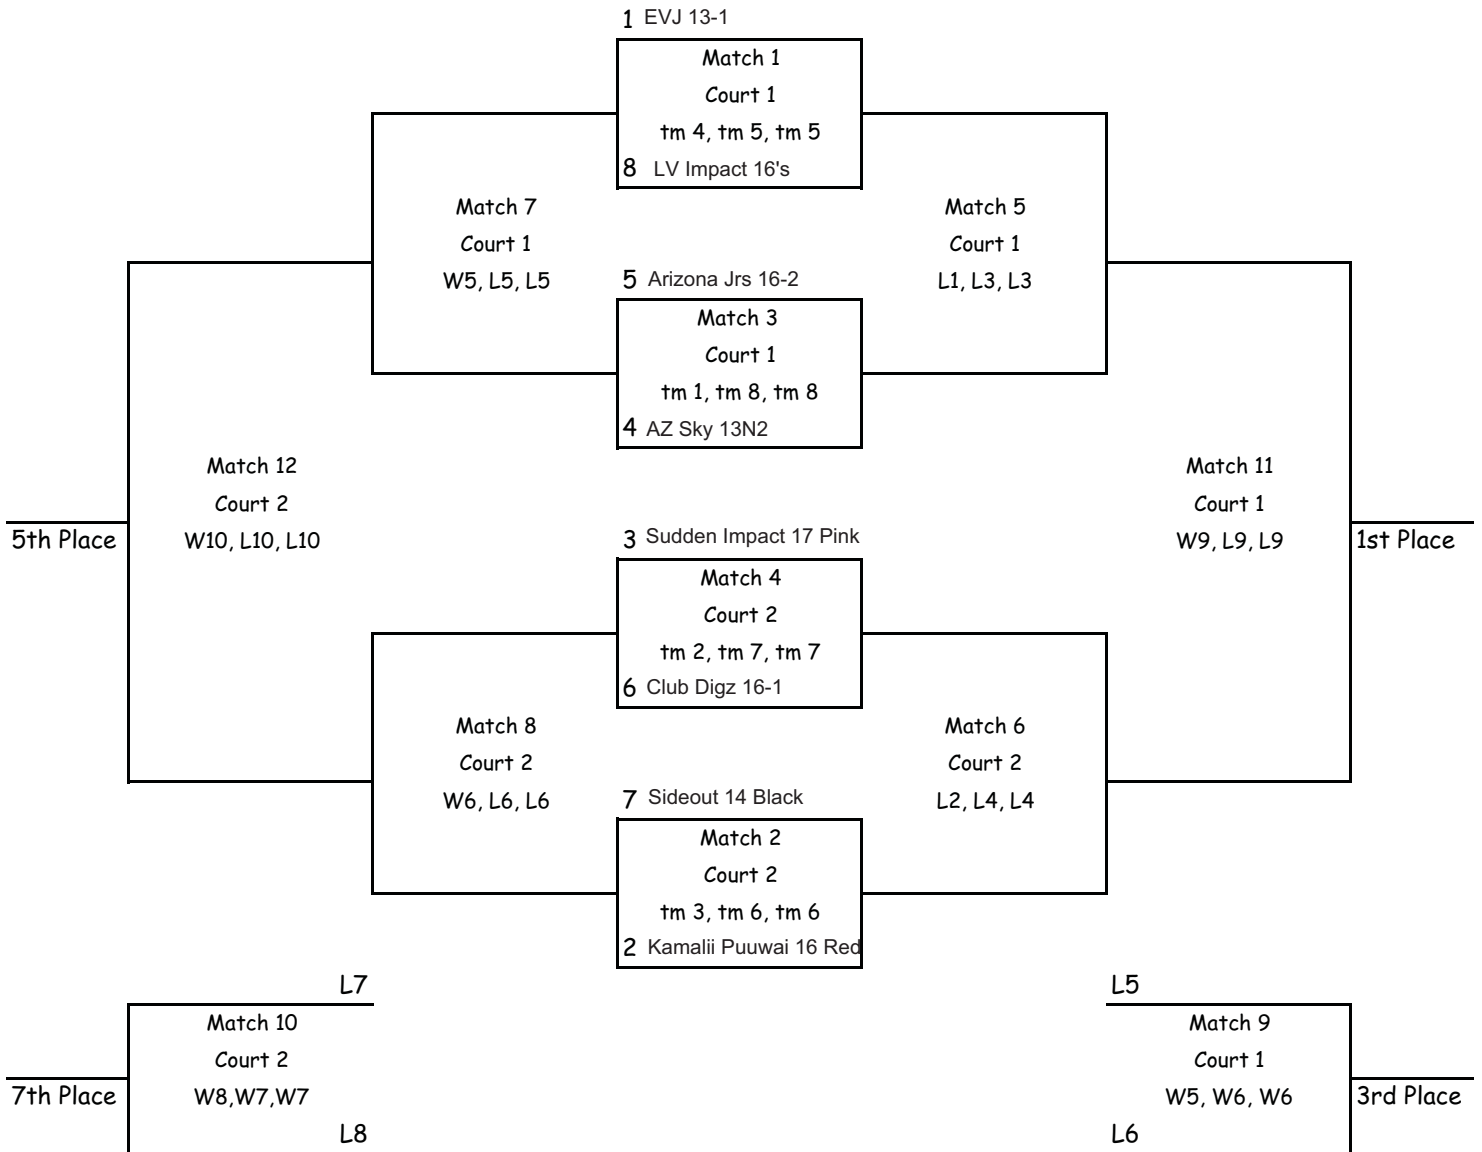

Arizona Region of USA Volleyball

Division: 15 Site: PM ASU PE West Date: 2/20/10

All matches are 2/3 games to 25, third game to 15, no cap.

All coaches must be available to assist their team with their referee and/or scorekeeping duties during their assignments.

All Ref Assignments are listed within the match info.

Ref team example: W1, L1, L1 means the winner of match 1 refs first game and loser of match 1 refs games 2 & 3

SEED	TEAMS	Matches Won	Matches Lost	Games Won	Games Lost	Finish
1	EVJ 13-1					
2	Kamalii Puuwai 16 Red					
3	Sudden Impact 17 Pink					
4	AZ Sky 13N2					
5	Arizona Jrs 16-2					
6	Club Digz 16-1					
7	Sideout 14 Black					
8	LV Impact 16's					