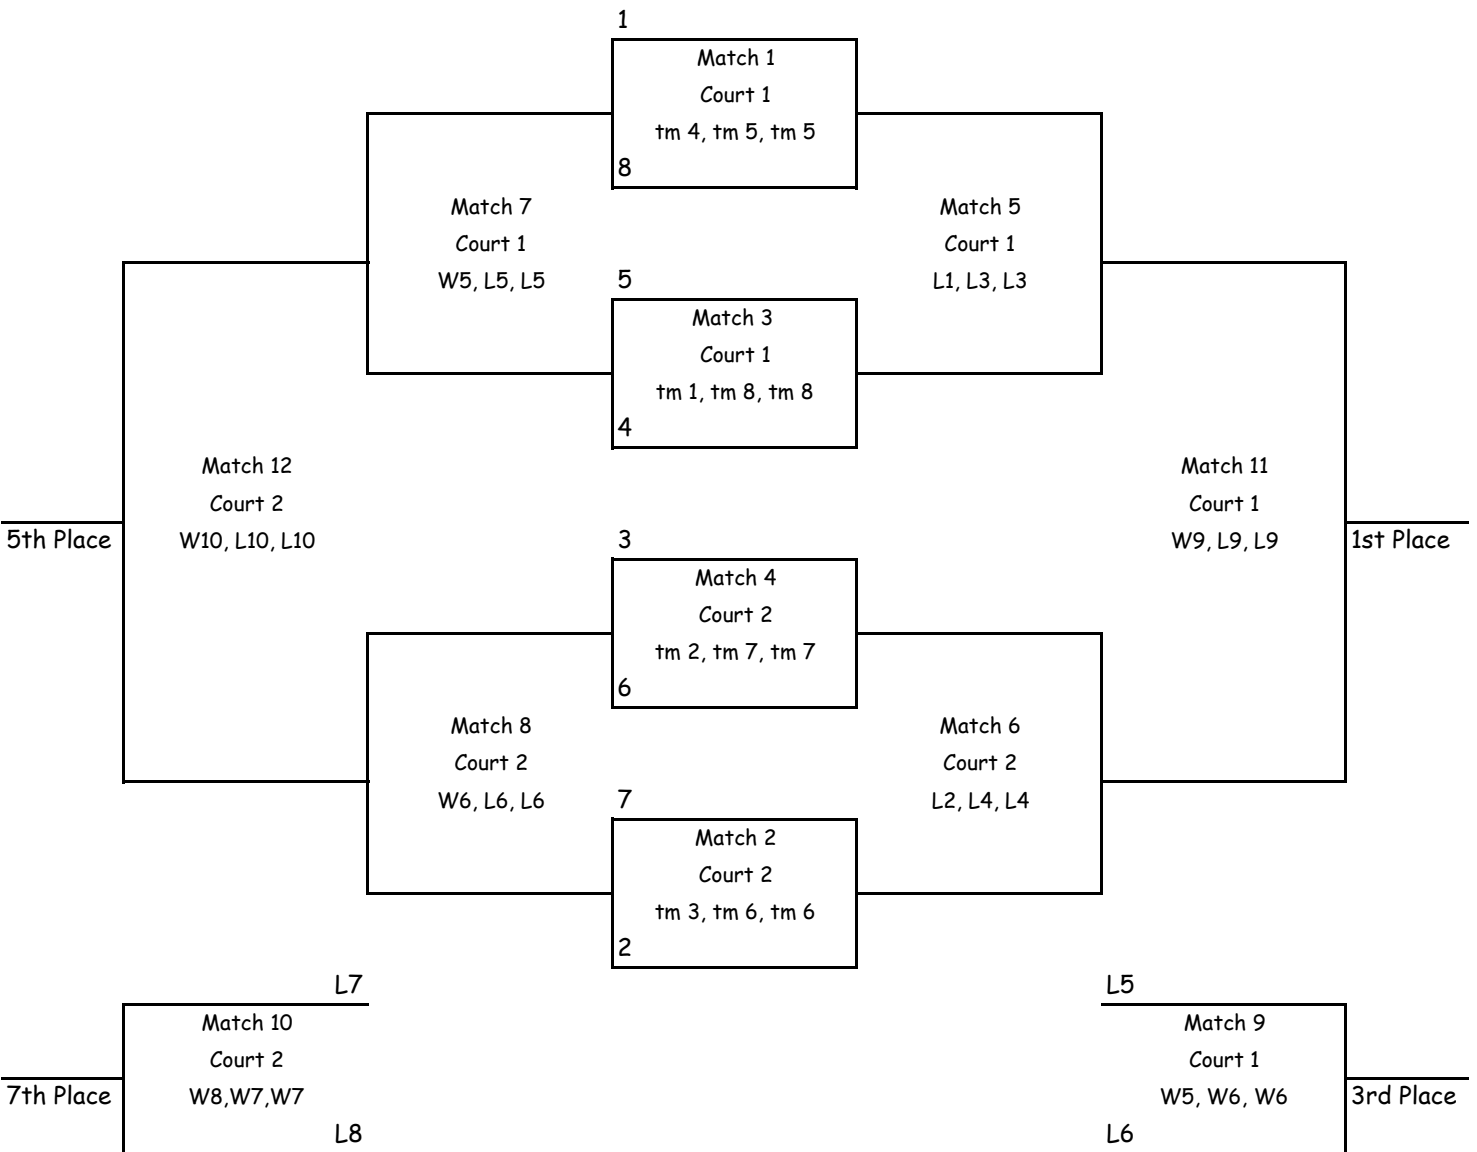

Arizona Region of USA Volleyball

Division: _____

Site: _____

Date: _____

All matches are 2/3 games to 25, third game to 15, no cap.

All coaches must be available to assist their team with their referee and/or scorekeeping duties during their assignments.

All Ref Assignments are listed within the match info.

Ref team example: W1, L1, L1 means the winner of match 1 refs first game and loser of match 1 refs games 2 & 3

SEED	TEAMS	Matches Won	Matches Lost	Games Won	Games Lost	Finish
1						
2						
3						
4						
5						
6						
7						
8						