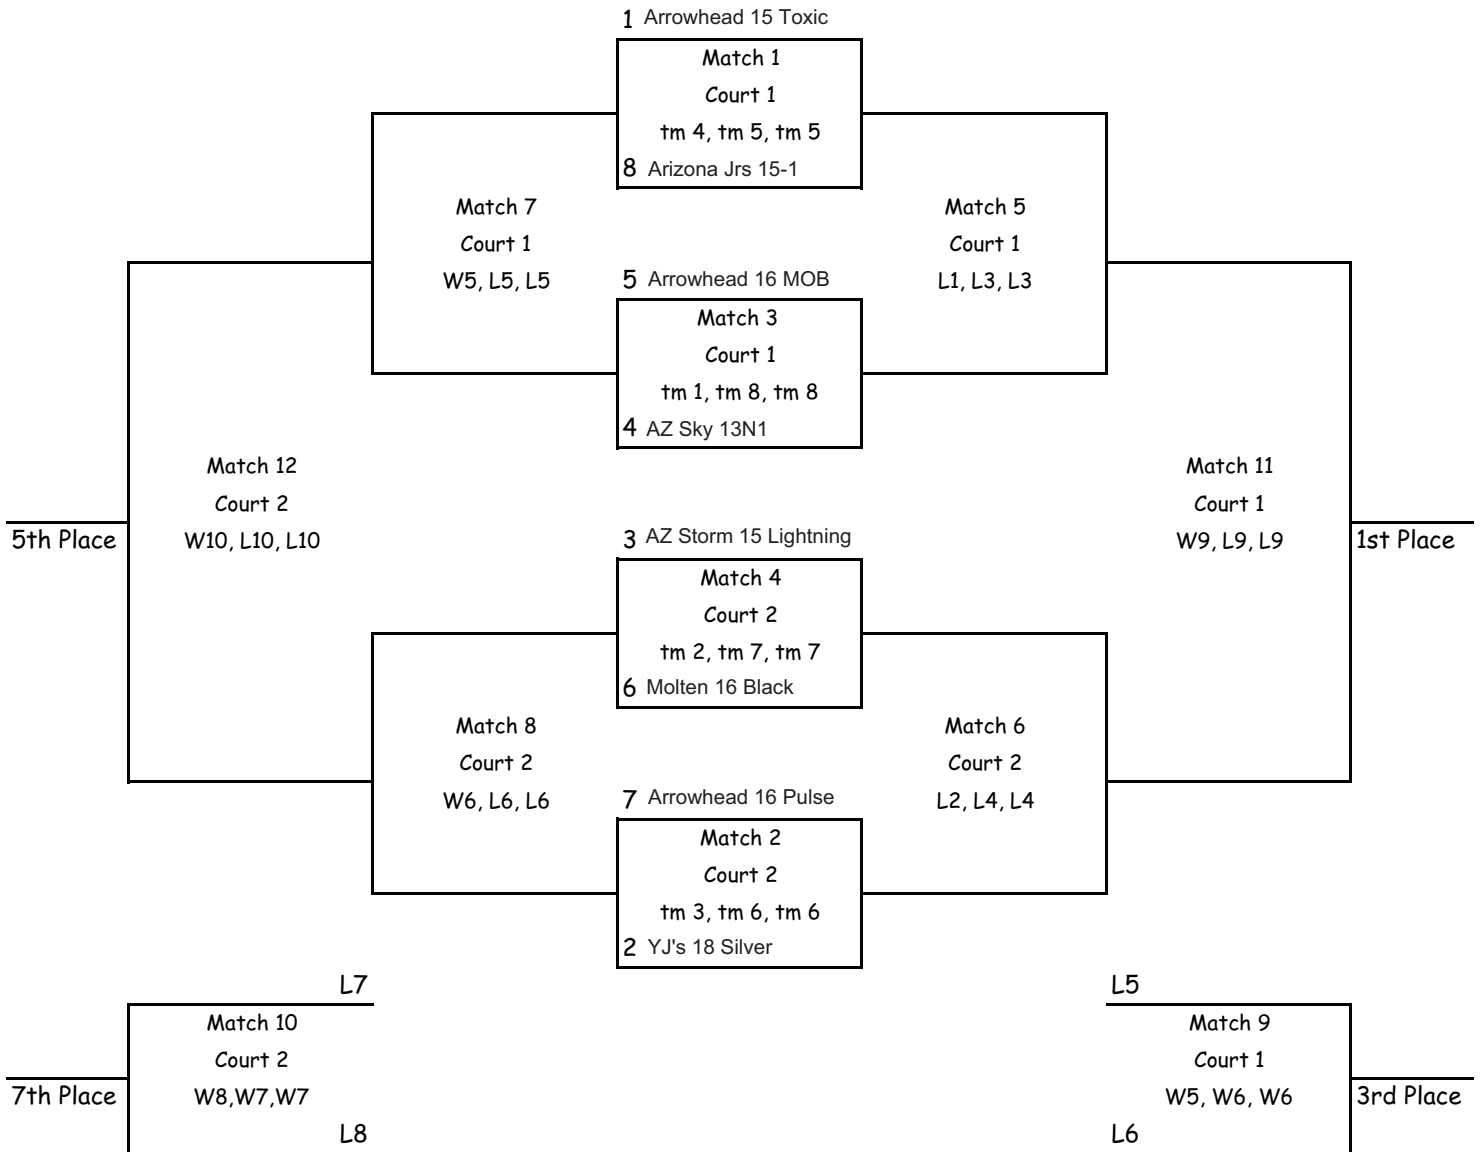

Arizona Region of USA Volleyball

Division: 8 Site: AM - Barney Family Complex Date: 4/17/10

All matches are 2/3 games to 25, third game to 15, no cap.

All coaches must be available to assist their team with their referee and/or scorekeeping duties during their assignments.

All Ref Assignments are listed within the match info.

Ref team example: W1, L1, L1 means the winner of match 1 refs first game and loser of match 1 refs games 2 & 3

SEED	TEAMS	Matches Won	Matches Lost	Games Won	Games Lost	Finish
1	Arrowhead 15 Toxic					
2	YJ's 18 Silver					
3	AZ Storm 15 Lightning					
4	AZ Sky 13N1					
5	Arrowhead 16 MOB					
6	Molten 16 Black					
7	Arrowhead 16 Pulse					
8	Arizona Jrs 15-1					