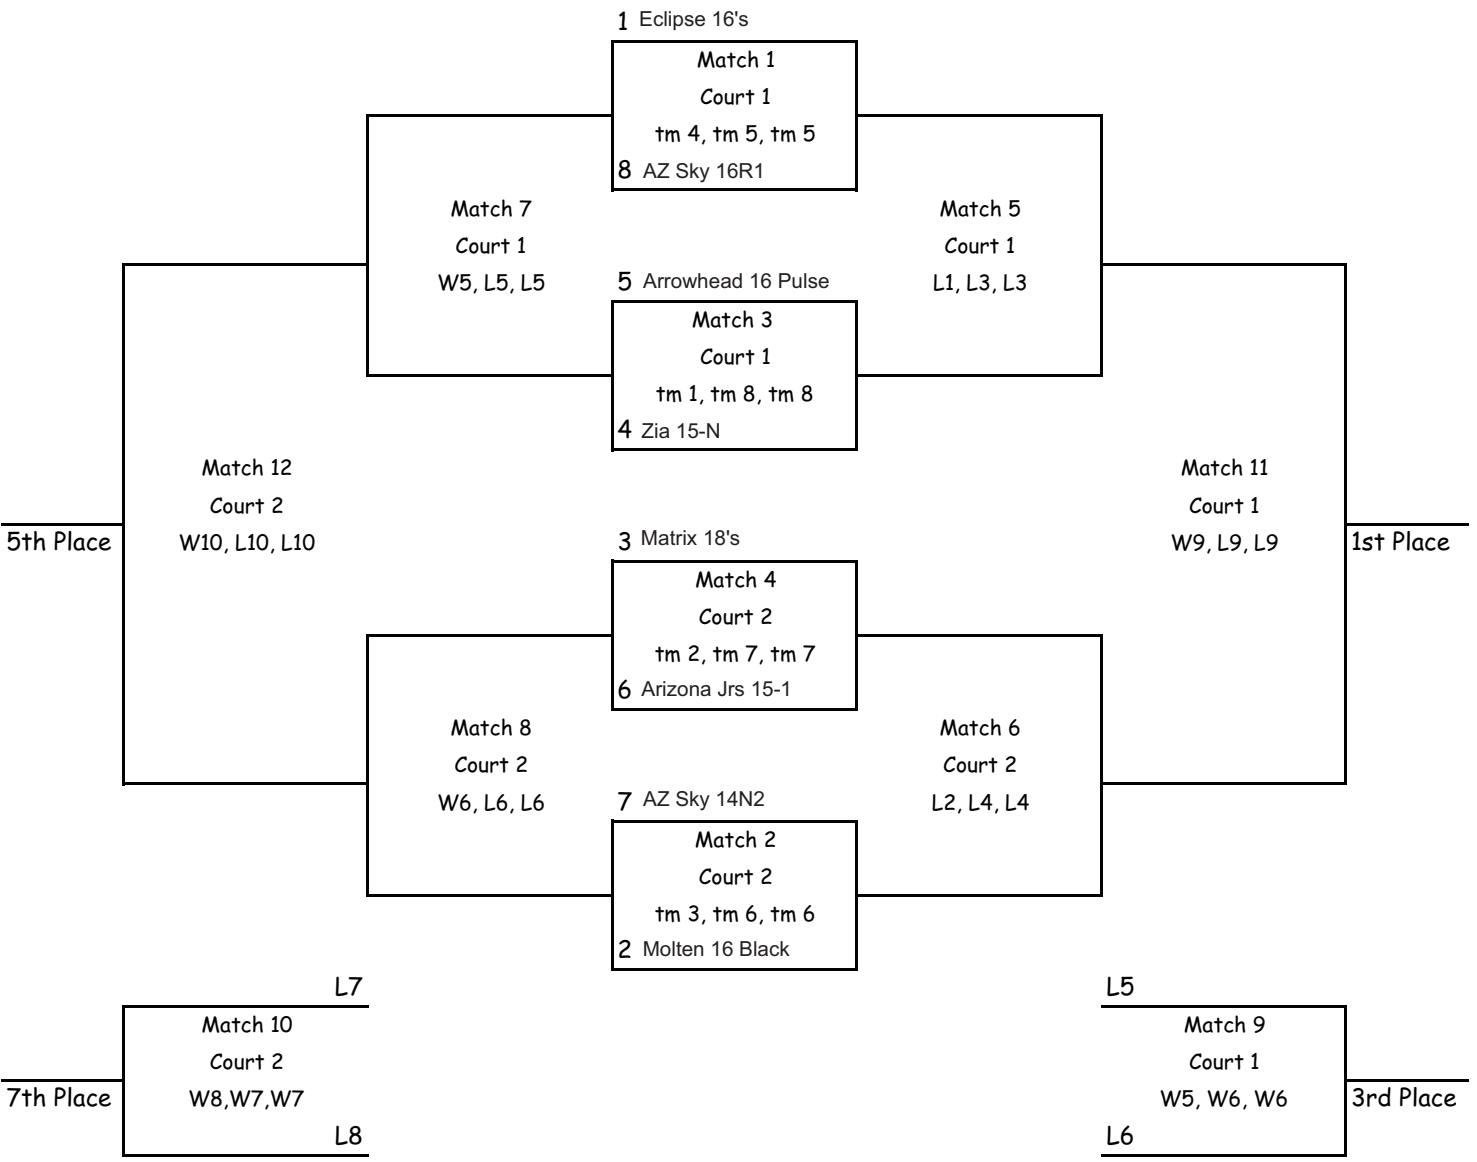

# Arizona Region of USA Volleyball

Division: 9 Site: Kingdom Courts Date: 4/3/10

All matches are 2/3 games to 25, third game to 15, no cap.  
 All coaches must be available to assist their team with their referee and/or scorekeeping duties during their assignments.  
 All Ref Assignments are listed within the match info.  
 Ref team example: W1, L1, L1 means the winner of match 1 refs first game and loser of match 1 refs games 2 & 3

SEED	TEAMS	Matches Won	Matches Lost	Games Won	Games Lost	Finish
1	Eclipse 16's					
2	Molten 16 Black					
3	Matrix 18's					
4	Zia 15-N					
5	Arrowhead 16 Pulse					
6	Arizona Jrs 15-1					
7	AZ Sky 14N2					
8	AZ Sky 16R1					