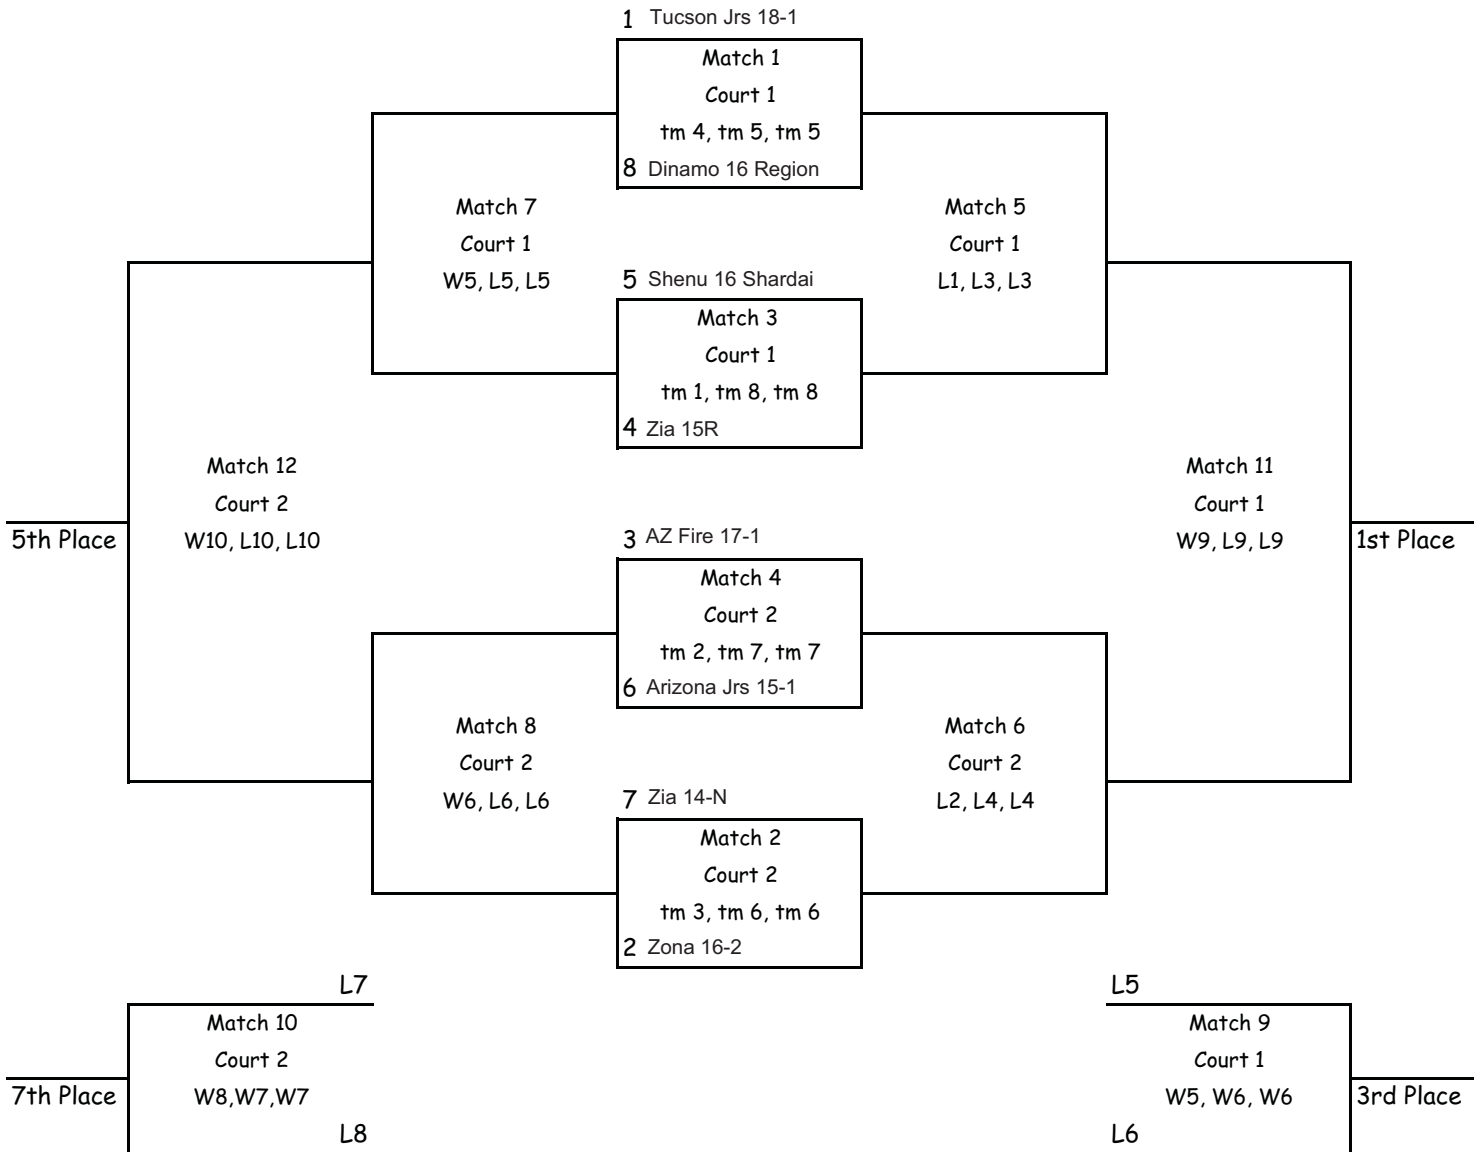

# Arizona Region of USA Volleyball

Division: 11                      Site: PM ASU PE West                      Date: 2/20/10

All matches are 2/3 games to 25, third game to 15, no cap.

All coaches must be available to assist their team with their referee and/or scorekeeping duties during their assignments.

All Ref Assignments are listed within the match info.

Ref team example: W1, L1, L1 means the winner of match 1 refs first game and loser of match 1 refs games 2 & 3

SEED	TEAMS	Matches Won	Matches Lost	Games Won	Games Lost	Finish
1	Tucson Jrs 18-1					
2	Zona 16-2					
3	AZ Fire 17-1					
4	Zia 15R					
5	Shenu 16 Shardai					
6	Arizona Jrs 15-1					
7	Zia 14-N					
8	Dinamo 16 Region					